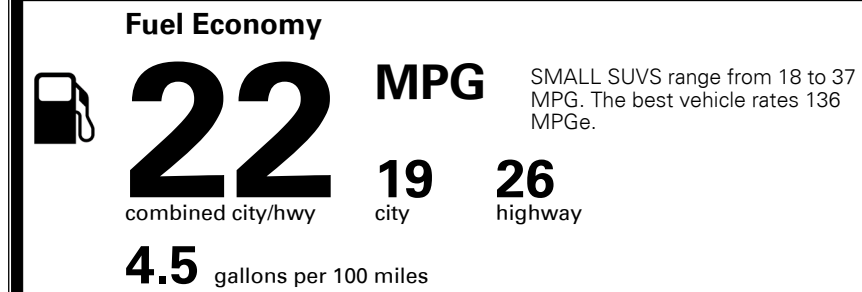

\$ 0.00

TOTAL MANUFACTURER'S SUGGESTED RETAIL PRICE ▶

\$ 0.00

TOTAL ADDITIONAL WEIGHT: 8.8

#1 MASS MARKET BRAND IN
 J.D. POWER INITIAL QUALITY,
 5 YEARS IN A ROW.

GIVE IT EVERYTHING **KIA**

For J.D. Power 2019 award information, go to jdpower.com/awards for more details.

EPA DOT Fuel Economy and Environment

Gasoline Vehicle

You spend \$1,750
 more in fuel costs over 5 years compared to the average new vehicle.

Annual fuel cost \$1,750

Actual results will vary for many reasons, including driving conditions and how you drive and maintain your vehicle. The average new vehicle gets 27 MPG and costs \$7,000 to fuel over 5 years. Cost estimates are based on 15,000 miles per year at \$ 2.55 per gallon. MPGe is miles per gasoline gallon equivalent. Vehicle emissions are a significant cause of climate change and smog.