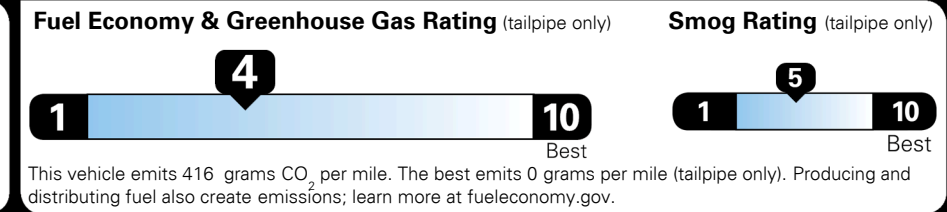

\$ 0.00

TOTAL MANUFACTURER'S SUGGESTED RETAIL PRICE ▶

\$ 0.00

TOTAL ADDITIONAL WEIGHT: 8.8

#1 MASS MARKET BRAND IN
 J.D. POWER INITIAL QUALITY,
 5 YEARS IN A ROW.

GIVE IT EVERYTHING **KIA**

For J.D. Power 2019 award information, go to jdpower.com/awards for more details.

EPA DOT Fuel Economy and Environment

Gasoline Vehicle

You spend \$1,750
 more in fuel costs over 5 years compared to the average new vehicle.

Annual fuel cost \$1,750

Actual results will vary for many reasons, including driving conditions and how you drive and maintain your vehicle. The average new vehicle gets 27 MPG and costs \$7,000 to fuel over 5 years. Cost estimates are based on 15,000 miles per year at \$ 2.55 per gallon. MPGe is miles per gasoline gallon equivalent. Vehicle emissions are a significant cause of climate change and smog.