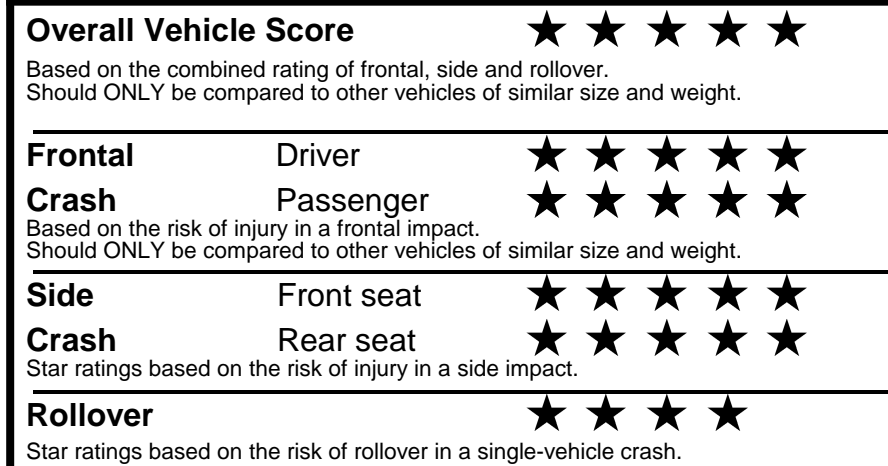

fuelconomy.gov

Calculate personalized estimates and compare vehicles

GOVERNMENT 5-STAR SAFETY RATINGS

Star ratings range from 1 to 5 stars (★★★★★) with 5 being the highest. Source: National Highway Traffic Safety Administration (NHTSA). www.safercar.gov or 1-888-327-4236