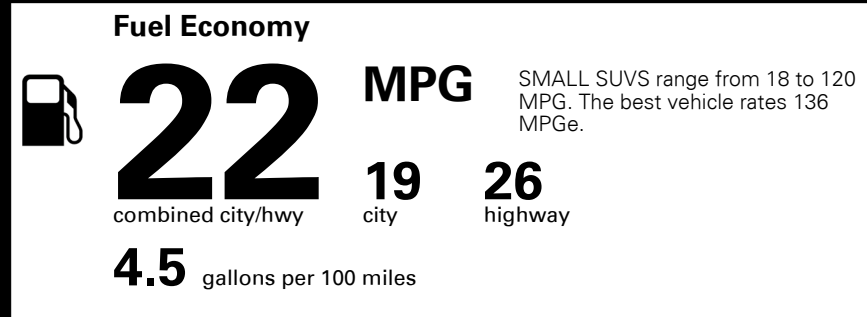

MSRP INCLUDING OPTIONS \$ 34,150.00

INLAND FREIGHT AND HANDLING \$ 1,045.00

TOTAL MANUFACTURER'S SUGGESTED RETAIL PRICE ▶ \$ 35,195.00

TOTAL ADDITIONAL WEIGHT: 11.8

EPA DOT Fuel Economy and Environment

Gasoline Vehicle