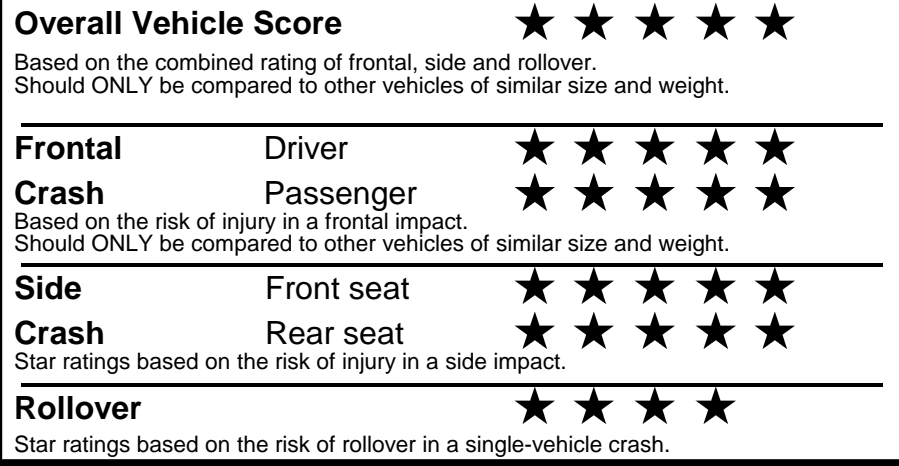

fueleconomy.gov

Calculate personalized estimates and compare vehicles

GOVERNMENT 5-STAR SAFETY RATINGS

Star ratings range from 1 to 5 stars (★★★★★) with 5 being the highest. Source: National Highway Traffic Safety Administration (NHTSA). www.safercar.gov or 1-888-327-4236