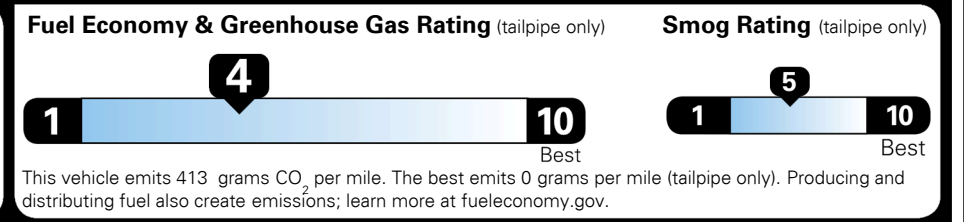

Actual results will vary for many reasons, including driving conditions and how you drive and maintain your vehicle. The average new vehicle gets 27 MPG and costs $7,500 to fuel over 5 years. Cost estimates are based on 15,000 miles per year at $ 2.70 per gallon. MPGe is miles per gasoline gallon equivalent. Vehicle emissions are a significant cause of climate change and smog.

fueleconomy.gov

Calculate personalized estimates and compare vehicles