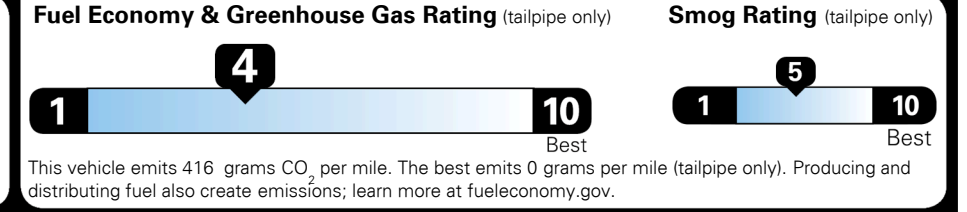

Actual results will vary for many reasons, including driving conditions and how you drive and maintain your vehicle. The average new vehicle gets 27 MPG and costs $7,000 to fuel over 5 years. Cost estimates are based on 15,000 miles per year at $ 2.55 per gallon. MPGe is miles per gasoline gallon equivalent. Vehicle emissions are a significant cause of climate change and smog.

fueleconomy.gov

Calculate personalized estimates and compare vehicles