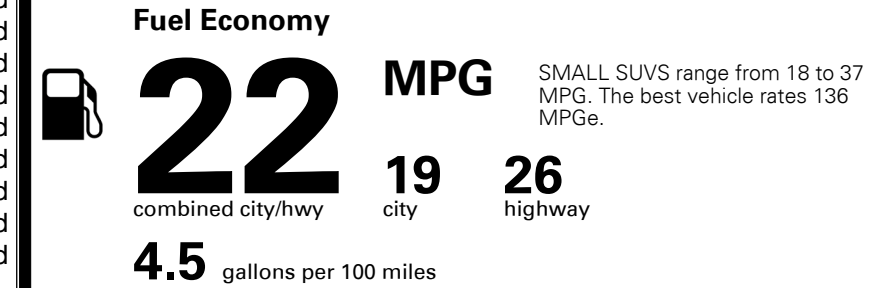

EXTERIOR
Acoustic Front Windshield
Heated Outside Mirrors w/ Turn Signal Indicators
Privacy Glass

WARRANTY
10 Year/100,000 Mile Limited Powertrain Warranty
5 Year/60,000 Mile Limited Basic Warranty
5 Year/60,000 Mile Roadside Assistance
*Ask dealer for details

TOTAL ADDITIONAL WEIGHT: 23.2

MANUFACTURER'S SUGGESTED RETAIL PRICE ▶

$ 32,690.00

COMPARE S FWD FEATURES
Added to/in place of standard LX FWD features
- 19" Black Alloy Wheels
- 235/55 R/19 All-Season Tires
- Black Finish Roof Rails
- Black Finish Mirror Caps
- 3rd Row A/C with Controls
- Heated Front Seats
- Leather Trimmed Steering Wheel/Shift Knob
- Parking Distance Warning - Reverse (PDW-R)

ADDITIONAL INSTALLED EQUIPMENT:
(In addition to or in place of standard features)
Carpeted Floor Mats
Cargo Cover
Carpeted Cargo Mat w/Seatback Up Protection

Included
Included
Included
Included
Included
Included
Included
Included

$195.00
$150.00
$115.00

MSRP INCLUDING OPTIONS

$ 33,150.00

INLAND FREIGHT AND HANDLING

$ 1,045.00

TOTAL MANUFACTURER'S SUGGESTED RETAIL PRICE ▶

$ 34,195.00

EPA DOT Fuel Economy and Environment

Gasoline Vehicle

You spend
$1,750
more in fuel costs
over 5 years
compared to the
average new vehicle.

Annual fuel cost
$1,750