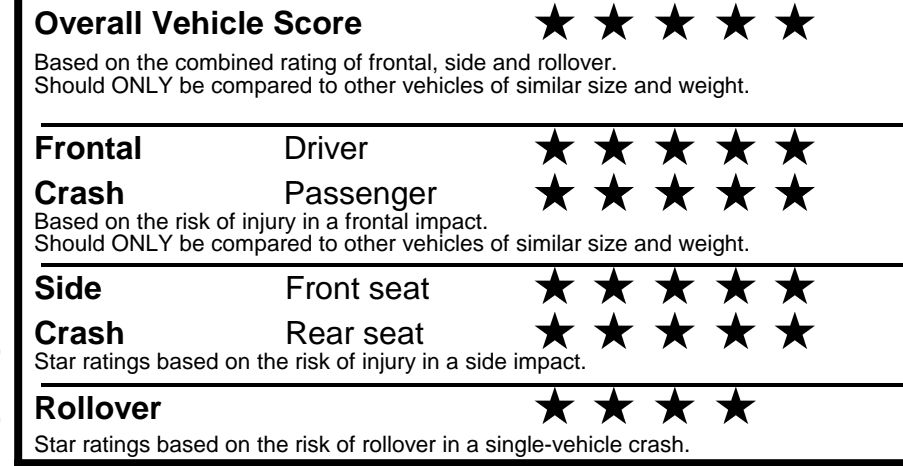

fueleconomy.gov

Calculate personalized estimates and compare vehicles

GOVERNMENT 5-STAR SAFETY RATINGS

Star ratings range from 1 to 5 stars (★★★★★) with 5 being the highest.
 Source: National Highway Traffic Safety Administration (NHTSA).
www.safercar.gov or 1-888-327-4236