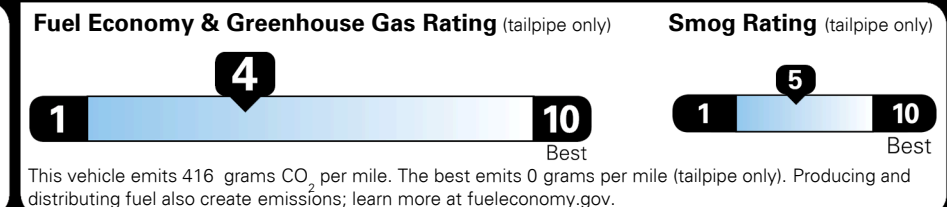

\$155.00
 \$150.00
 \$350.00

MSRP INCLUDING OPTIONS

\$ 33,345.00

INLAND FREIGHT AND HANDLING

\$ 1,045.00

TOTAL MANUFACTURER'S SUGGESTED RETAIL PRICE ▶

\$ 34,390.00

TOTAL ADDITIONAL WEIGHT: 20.3

EPA DOT Fuel Economy and Environment

Gasoline Vehicle

You spend \$1,750 more in fuel costs over 5 years
 compared to the average new vehicle.

Annual fuel cost \$1,750

Actual results will vary for many reasons, including driving conditions and how you drive and maintain your vehicle. The average new vehicle gets 27 MPG and costs \$7,000 to fuel over 5 years. Cost estimates are based on 15,000 miles per year at \$ 2.55 per gallon. MPGe is miles per gasoline gallon equivalent. Vehicle emissions are a significant cause of climate change and smog.