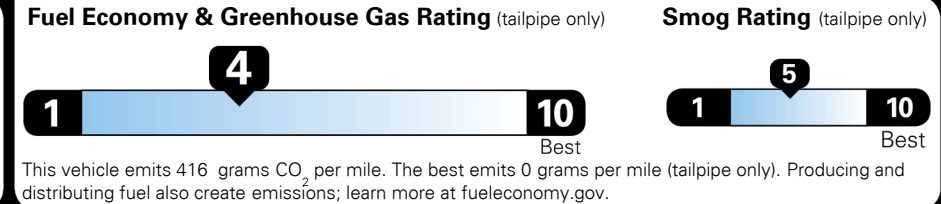

EPA DOT Fuel Economy and Environment

Gasoline Vehicle

Fuel Economy

22 MPG
combined city/hwy

19 MPG
city

26 MPG
highway

4.5 gallons per 100 miles

SMALL SUVs range from 18 to 37 MPG. The best vehicle rates 136 MPGe.

You spend $1,750 more in fuel costs over 5 years
compared to the average new vehicle.

Annual fuel cost $1,750