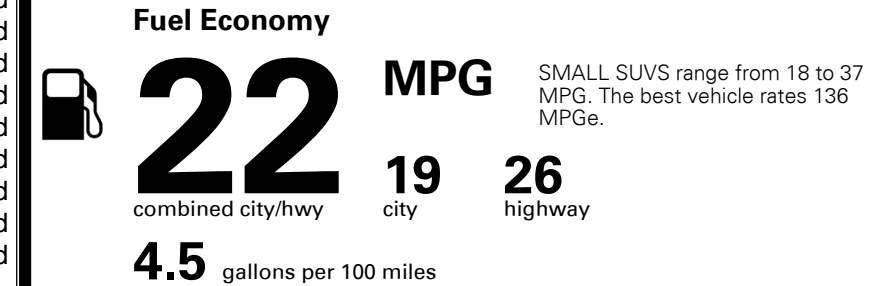

EXTERIOR

Acoustic Front Windshield
Heated Outside Mirrors w/ Turn Signal Indicators
Privacy Glass

WARRANTY

10 Year/100,000 Mile Limited Powertrain Warranty
5 Year/60,000 Mile Limited Basic Warranty
5 Year/60,000 Mile Roadside Assistance
*Ask dealer for details

MANUFACTURER'S SUGGESTED RETAIL PRICE ▶

$ 32,690.00

COMPARE S FWD FEATURES

Added to/in place of standard LX FWD features

- 19" Black Alloy Wheels
- 235/55 R/19 All-Season Tires
- Black Finish Roof Rails
- Black Finish Mirror Caps
- 3rd Row A/C with Controls
- Heated Front Seats
- Leather Trimmed Steering Wheel/Shift Knob
- Parking Distance Warning - Reverse (PDW-R)

Included
Included
Included
Included
Included
Included
Included
Included

ADDITIONAL INSTALLED EQUIPMENT:

(In addition to or in place of standard features)

- Rear Bumper Applique
- Carpeted Floor Mats
- Cargo Net
- Mud Guards
- Wheel Locks

$75.00
$155.00
$50.00
$95.00
$55.00

MSRP INCLUDING OPTIONS

$ 33,120.00

INLAND FREIGHT AND HANDLING

$ 1,045.00

TOTAL MANUFACTURER'S SUGGESTED RETAIL PRICE ▶

$ 34,165.00

EPA DOT Fuel Economy and Environment

Gasoline Vehicle

You spend
$1,750
more in fuel costs
over 5 years
compared to the
average new vehicle.

Annual fuel cost
$1,750