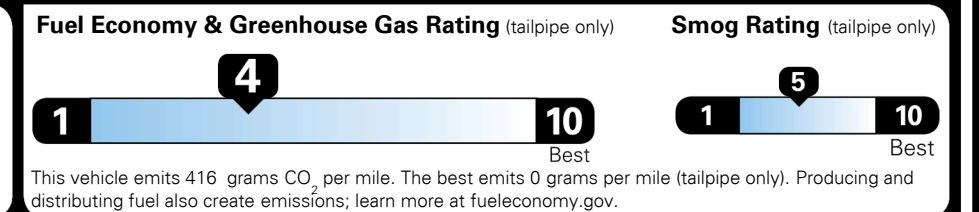

You spend
$1,750
more in fuel costs
over 5 years
compared to the
average new vehicle.

Annual fuel cost
$1,750

Actual results will vary for many reasons, including driving conditions and how you drive and maintain your vehicle. The average new vehicle gets 27 MPG and costs $7,000 to fuel over 5 years. Cost estimates are based on 15,000 miles per year at $ 2.55 per gallon. MPGe is miles per gasoline gallon equivalent. Vehicle emissions are a significant cause of climate change and smog.

fueleconomy.gov

Calculate personalized estimates and compare vehicles

GOVERNMENT 5-STAR SAFETY RATINGS

Overall Vehicle Score ★ ★ ★ ★ ★

Based on the combined rating of frontal, side and rollover.
Should ONLY be compared to other vehicles of similar size and weight.

Frontal	Driver	★ ★ ★ ★ ★
Crash	Passenger	★ ★ ★ ★ ★

Based on the risk of injury in a frontal impact.
Should ONLY be compared to other vehicles of similar size and weight.

Side	Front seat	★ ★ ★ ★ ★
Crash	Rear seat	★ ★ ★ ★ ★

Star ratings based on the risk of injury in a side impact.

Rollover ★ ★ ★ ★ ★

Star ratings based on the risk of rollover in a single-vehicle crash.

Star ratings range from 1 to 5 stars (★★★★★) with 5 being the highest.

Source: National Highway Traffic Safety Administration (NHTSA).

www.safercar.gov or 1-888-327-4236

Manufacturer's suggested retail price includes Manufacturer's recommended pre-delivery service. License and title fees, state and local taxes and other dealer installed options and accessories are not included in the manufacturer's suggested retail price.

PARTS CONTENT INFORMATION

FOR VEHICLES IN THIS CAR LINE U.S./CANADIAN PARTS CONTENT: 47 %

MAJOR SOURCES OF FOREIGN PARTS: KOREA: 53%

NOTE: PARTS CONTENT DOES NOT INCLUDE FINAL ASSEMBLY, DISTRIBUTION, OR OTHER NON-PARTS COSTS.

FOR THIS VEHICLE FINAL ASSEMBLY POINT: WEST POINT, GA, USA

COUNTRY OF ORIGIN

ENGINE: KOREA

TRANSMISSION: KOREA

TOTAL ADDITIONAL WEIGHT: 10.6