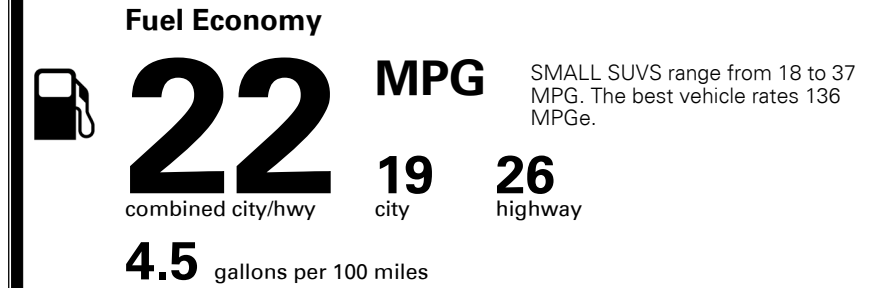

EXTERIOR
Acoustic Front Windshield
Heated Outside Mirrors w/ Turn Signal Indicators
Privacy Glass

WARRANTY
10 Year/100,000 Mile Limited Powertrain Warranty
5 Year/60,000 Mile Limited Basic Warranty
5 Year/60,000 Mile Roadside Assistance
*Ask dealer for details

MANUFACTURER'S SUGGESTED RETAIL PRICE ▶

COMPARE S FWD FEATURES

Added to/in place of standard LX FWD features
- 19" Black Alloy Wheels
- 235/55 R/19 All-Season Tires
- Black Finish Roof Rails
- Black Finish Mirror Caps
- 3rd Row A/C with Controls
- Heated Front Seats
- Leather Trimmed Steering Wheel/Shift Knob
- Parking Distance Warning - Reverse (PDW-R)

ADDITIONAL INSTALLED EQUIPMENT:
(In addition to or in place of standard features)
Carpeted Floor Mats

$ 32,690.00

Included
Included
Included
Included
Included
Included
Included
Included

$155.00

MSRP INCLUDING OPTIONS

$ 32,845.00

INLAND FREIGHT AND HANDLING

$ 1,045.00

TOTAL MANUFACTURER'S SUGGESTED RETAIL PRICE ▶

$ 33,890.00

TOTAL ADDITIONAL WEIGHT: 8.8

EPA DOT Fuel Economy and Environment

Gasoline Vehicle

You spend $1,750 more in fuel costs over 5 years
compared to the average new vehicle.

Annual fuel cost $1,750