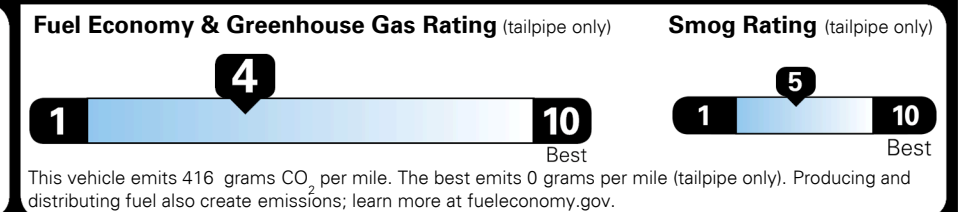

Actual results will vary for many reasons, including driving conditions and how you drive and maintain your vehicle. The average new vehicle gets 27 MPG and costs $7,000 to fuel over 5 years. Cost estimates are based on 15,000 miles per year at $ 2.55 per gallon. MPGe is miles per gasoline gallon equivalent. Vehicle emissions are a significant cause of climate change and smog.

fueleconomy.gov

Calculate personalized estimates and compare vehicles