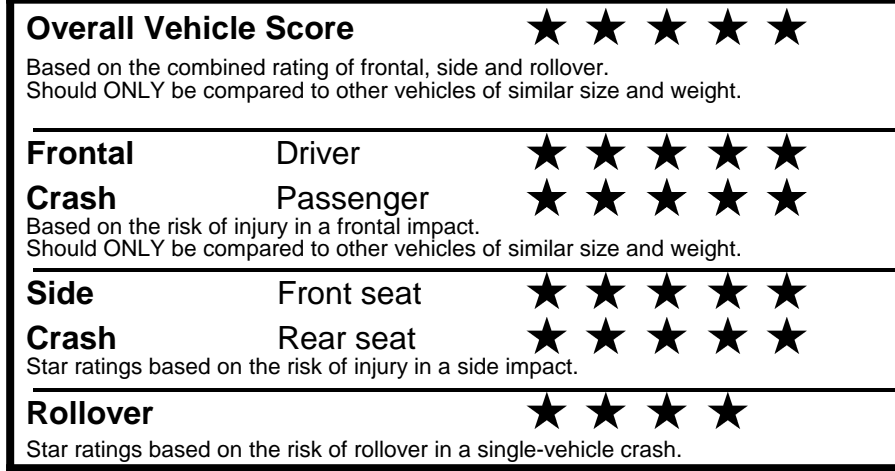

fueleconomy.gov

Calculate personalized estimates and compare vehicles

GOVERNMENT 5-STAR SAFETY RATINGS

Star ratings range from 1 to 5 stars (★★★★★) with 5 being the highest.
 Source: National Highway Traffic Safety Administration (NHTSA).
www.safercar.gov or 1-888-327-4236