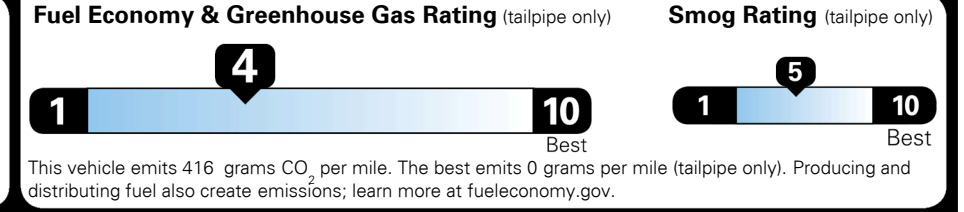

You spend $1,750
more in fuel costs over 5 years
compared to the average new vehicle.

Annual fuel cost $1,750

fueleconomy.gov
Calculate personalized estimates and compare vehicles

Actual results will vary for many reasons, including driving conditions and how you drive and maintain your vehicle. The average new vehicle gets 27 MPG and costs $7,000 to fuel over 5 years. Cost estimates are based on 15,000 miles per year at $ 2.55 per gallon. MPGe is miles per gasoline gallon equivalent. Vehicle emissions are a significant cause of climate change and smog.

Smartphone QR Code

GOVERNMENT 5-STAR SAFETY RATINGS

Overall Vehicle Score ★ ★ ★ ★ ★
Based on the combined rating of frontal, side and rollover. Should ONLY be compared to other vehicles of similar size and weight.

Frontal Crash	Driver	★ ★ ★ ★ ★
	Passenger	★ ★ ★ ★ ★
Side Crash	Front seat	★ ★ ★ ★ ★
	Rear seat	★ ★ ★ ★ ★
Rollover		★ ★ ★ ★ ★

Star ratings based on the risk of injury in a frontal impact. Should ONLY be compared to other vehicles of similar size and weight.

Star ratings based on the risk of injury in a side impact.

Star ratings based on the risk of rollover in a single-vehicle crash.

PARTS CONTENT INFORMATION

FOR VEHICLES IN THIS CAR LINE U.S./CANADIAN PARTS CONTENT: 47 %

MAJOR SOURCES OF FOREIGN PARTS: KOREA: 53%

NOTE: PARTS CONTENT DOES NOT INCLUDE FINAL ASSEMBLY, DISTRIBUTION, OR OTHER NON-PARTS COSTS.

Star ratings range from 1 to 5 stars (★★★★★) with 5 being the highest.
Source: National Highway Traffic Safety Administration (NHTSA).
www.safercar.gov or 1-888-327-4236

FOR THIS VEHICLE FINAL ASSEMBLY POINT: WEST POINT, GA, USA

COUNTRY OF ORIGIN
ENGINE: KOREA
TRANSMISSION: KOREA

TOTAL ADDITIONAL WEIGHT: 8.8