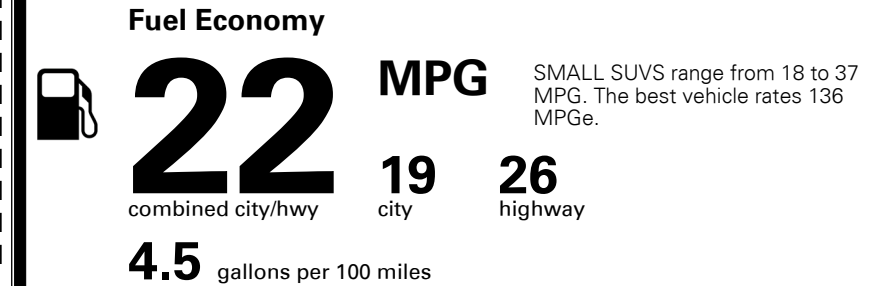

EXTERIOR

Acoustic Front Windshield
Heated Outside Mirrors w/ Turn Signal Indicators
Privacy Glass

WARRANTY

10 Year/100,000 Mile Limited Powertrain Warranty
5 Year/60,000 Mile Limited Basic Warranty
5 Year/60,000 Mile Roadside Assistance
*Ask dealer for details

MANUFACTURER'S SUGGESTED RETAIL PRICE ▶

$ 32,690.00

COMPARE S FWD FEATURES

Added to/in place of standard LX FWD features

- 19" Black Alloy Wheels
- 235/55 R/19 All-Season Tires
- Black Finish Roof Rails
- Black Finish Mirror Caps
- 3rd Row A/C with Controls
- Heated Front Seats
- Leather Trimmed Steering Wheel/Shift Knob
- Parking Distance Warning - Reverse (PDW-R)

Included
Included
Included
Included
Included
Included
Included
Included

ADDITIONAL INSTALLED EQUIPMENT:
(In addition to or in place of standard features)
Snow White Pearl Paint
Carpeted Floor Mats

$395.00
$155.00

MSRP INCLUDING OPTIONS

$ 33,240.00

INLAND FREIGHT AND HANDLING

$ 1,045.00

TOTAL MANUFACTURER'S SUGGESTED RETAIL PRICE ▶

$ 34,285.00

EPA DOT Fuel Economy and Environment

Gasoline Vehicle