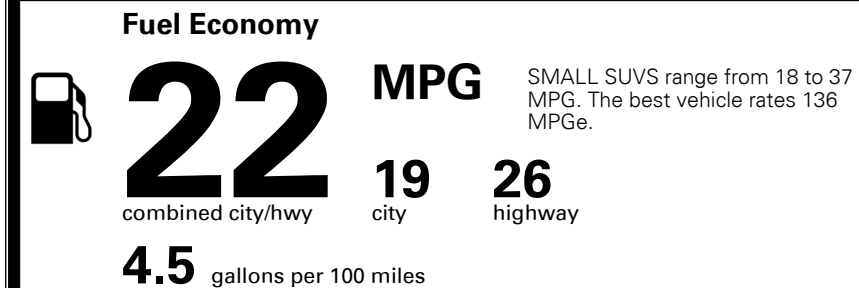

EXTERIOR
Acoustic Front Windshield
Heated Outside Mirrors w/ Turn Signal Indicators
Privacy Glass

WARRANTY
10 Year/100,000 Mile Limited Powertrain Warranty
5 Year/60,000 Mile Limited Basic Warranty
5 Year/60,000 Mile Roadside Assistance
*Ask dealer for details

MANUFACTURER'S SUGGESTED RETAIL PRICE ▶

COMPARE S FWD FEATURES

Added to/in place of standard LX FWD features
- 19" Black Alloy Wheels
- 235/55 R/19 All-Season Tires
- Black Finish Roof Rails
- Black Finish Mirror Caps
- 3rd Row A/C with Controls
- Heated Front Seats
- Leather Trimmed Steering Wheel/Shift Knob
- Parking Distance Warning - Reverse (PDW-R)

ADDITIONAL INSTALLED EQUIPMENT:
(In addition to or in place of standard features)
Carpeted Floor Mats
Cargo Cover
Auto-Dimming Mirror w/HomeLink™ & Compass

$ 32,690.00

Included
Included
Included
Included
Included
Included
Included
Included

$155.00
$150.00
$350.00

MSRP INCLUDING OPTIONS

$ 33,345.00

INLAND FREIGHT AND HANDLING

$ 1,045.00

TOTAL MANUFACTURER'S SUGGESTED RETAIL PRICE ▶

$ 34,390.00

EPA DOT Fuel Economy and Environment

Gasoline Vehicle

You spend $1,750 more in fuel costs over 5 years
compared to the average new vehicle.

Annual fuel cost $1,750