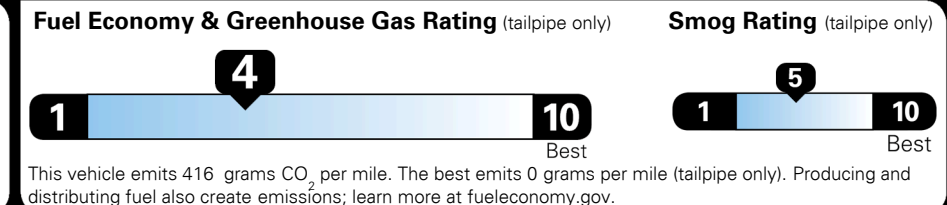

You spend $1,750 more in fuel costs over 5 years
compared to the average new vehicle.

Annual fuel cost $1,750

Actual results will vary for many reasons, including driving conditions and how you drive and maintain your vehicle. The average new vehicle gets 27 MPG and costs $7,000 to fuel over 5 years. Cost estimates are based on 15,000 miles per year at $ 2.55 per gallon. MPGe is miles per gasoline gallon equivalent. Vehicle emissions are a significant cause of climate change and smog.

fueleconomy.gov

Calculate personalized estimates and compare vehicles

GOVERNMENT 5-STAR SAFETY RATINGS

Overall Vehicle Score ★ ★ ★ ★ ★

Based on the combined rating of frontal, side and rollover. Should ONLY be compared to other vehicles of similar size and weight.

Frontal Driver ★ ★ ★ ★ ★

Crash Passenger ★ ★ ★ ★ ★

Based on the risk of injury in a frontal impact. Should ONLY be compared to other vehicles of similar size and weight.

Side Front seat ★ ★ ★ ★ ★

Crash Rear seat ★ ★ ★ ★ ★

Star ratings based on the risk of injury in a side impact.

Rollover ★ ★ ★ ★ ★

Star ratings based on the risk of rollover in a single-vehicle crash.

Star ratings range from 1 to 5 stars (★★★★★) with 5 being the highest.

Source: National Highway Traffic Safety Administration (NHTSA).

www.safercar.gov or 1-888-327-4236

Manufacturer's suggested retail price includes Manufacturer's recommended pre-delivery service. License and title fees, state and local taxes and other dealer installed options and accessories are not included in the manufacturer's suggested retail price.

PARTS CONTENT INFORMATION

FOR VEHICLES IN THIS CAR LINE U.S./CANADIAN PARTS CONTENT: 47 %

MAJOR SOURCES OF FOREIGN PARTS: KOREA: 53%

NOTE: PARTS CONTENT DOES NOT INCLUDE FINAL ASSEMBLY, DISTRIBUTION, OR OTHER NON-PARTS COSTS.

FOR THIS VEHICLE FINAL ASSEMBLY POINT: WEST POINT, GA, USA

COUNTRY OF ORIGIN

ENGINE: KOREA

TRANSMISSION: KOREA

TOTAL ADDITIONAL WEIGHT: 20.3