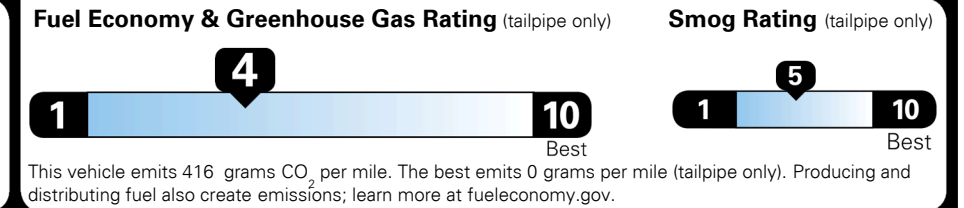

EPA DOT Fuel Economy and Environment

Gasoline Vehicle

Fuel Economy
22 MPG combined city/hwy
19 MPG city
26 MPG highway
4.5 gallons per 100 miles

SMALL SUVs range from 18 to 37 MPG. The best vehicle rates 136 MPGe.

You spend $1,750 more in fuel costs over 5 years compared to the average new vehicle.

Annual fuel cost $1,750