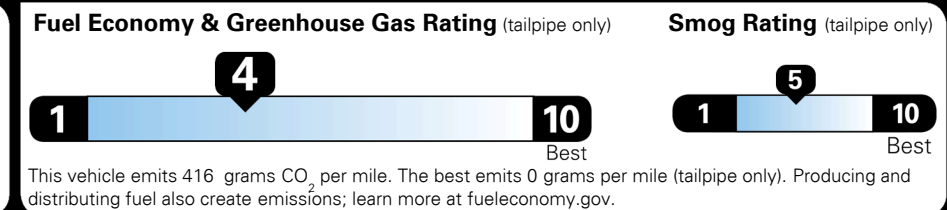

EPA DOT Fuel Economy and Environment

Gasoline Vehicle

Fuel Economy

22 MPG combined city/hwy
19 MPG city
26 MPG highway

SMALL SUVs range from 18 to 37 MPG. The best vehicle rates 136 MPGe.

4.5 gallons per 100 miles

You spend $1,750 more in fuel costs over 5 years compared to the average new vehicle.

Annual fuel cost $1,750