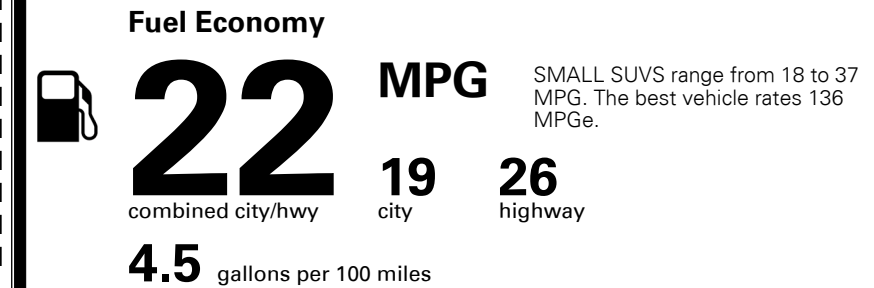

EXTERIOR

Acoustic Front Windshield
Heated Outside Mirrors w/ Turn Signal Indicators
Privacy Glass

WARRANTY

10 Year/100,000 Mile Limited Powertrain Warranty
5 Year/60,000 Mile Limited Basic Warranty
5 Year/60,000 Mile Roadside Assistance
*Ask dealer for details

MANUFACTURER'S SUGGESTED RETAIL PRICE ▶

$ 32,690.00

COMPARE S FWD FEATURES

Added to/in place of standard LX FWD features

- 19" Black Alloy Wheels
- 235/55 R/19 All-Season Tires
- Black Finish Roof Rails
- Black Finish Mirror Caps
- 3rd Row A/C with Controls
- Heated Front Seats
- Leather Trimmed Steering Wheel/Shift Knob
- Parking Distance Warning - Reverse (PDW-R)

ADDITIONAL INSTALLED EQUIPMENT:

(In addition to or in place of standard features)

- Carpeted Floor Mats
- Cargo Net
- Mud Guards

Included
Included
Included
Included
Included
Included
Included
Included

$195.00
$50.00
$95.00

MSRP INCLUDING OPTIONS

$ 33,030.00

INLAND FREIGHT AND HANDLING

$ 1,045.00

TOTAL MANUFACTURER'S SUGGESTED RETAIL PRICE ▶

$ 34,075.00

TOTAL ADDITIONAL WEIGHT: 9.6

#1 MASS MARKET BRAND IN
J.D. POWER INITIAL QUALITY,
5 YEARS IN A ROW.

GIVE IT EVERYTHING

For J.D. Power 2019 award information, go to jdpower.com/awards for more details.

EPA DOT Fuel Economy and Environment

Gasoline Vehicle

You spend
$1,750
more in fuel costs
over 5 years
compared to the
average new vehicle.

Annual fuel cost
$1,750