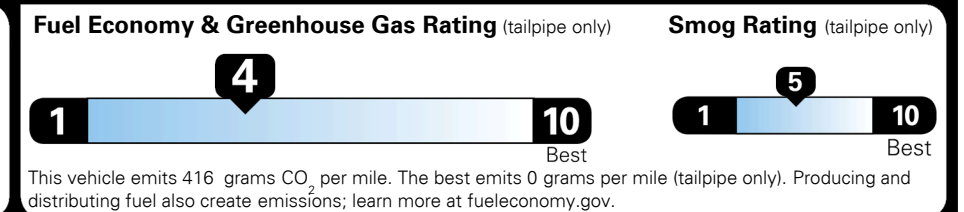

Actual results will vary for many reasons, including driving conditions and how you drive and maintain your vehicle. The average new vehicle gets 27 MPG and costs $7,000 to fuel over 5 years. Cost estimates are based on 15,000 miles per year at $ 2.55 per gallon. MPGe is miles per gasoline gallon equivalent. Vehicle emissions are a significant cause of climate change and smog.

fuelconomy.gov

Calculate personalized estimates and compare vehicles