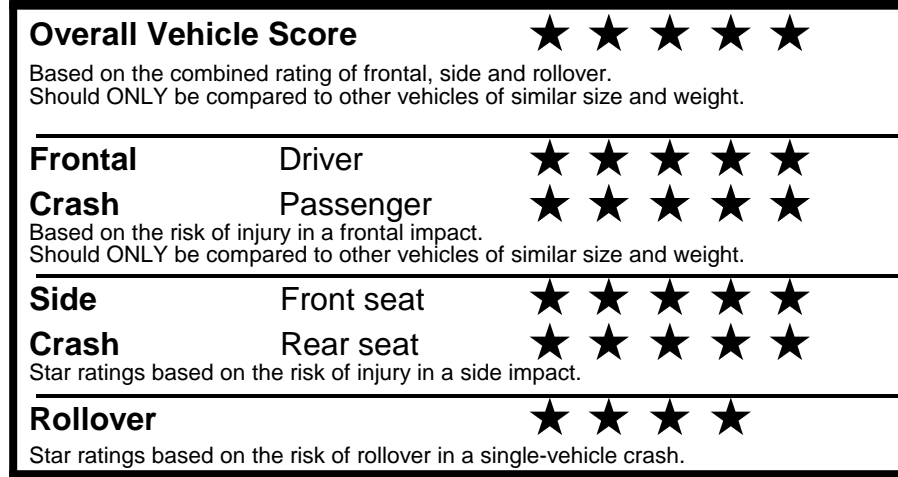

fuelconomy.gov

Calculate personalized estimates and compare vehicles

GOVERNMENT 5-STAR SAFETY RATINGS

Star ratings range from 1 to 5 stars (★★★★★) with 5 being the highest.
 Source: National Highway Traffic Safety Administration (NHTSA).
www.safercar.gov or 1-888-327-4236