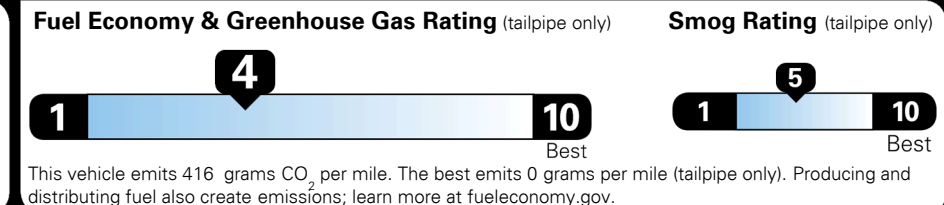

Actual results will vary for many reasons, including driving conditions and how you drive and maintain your vehicle. The average new vehicle gets 27 MPG and costs $7,000 to fuel over 5 years. Cost estimates are based on 15,000 miles per year at $ 2.55 per gallon. MPGe is miles per gasoline gallon equivalent. Vehicle emissions are a significant cause of climate change and smog.

fueleconomy.gov

Calculate personalized estimates and compare vehicles