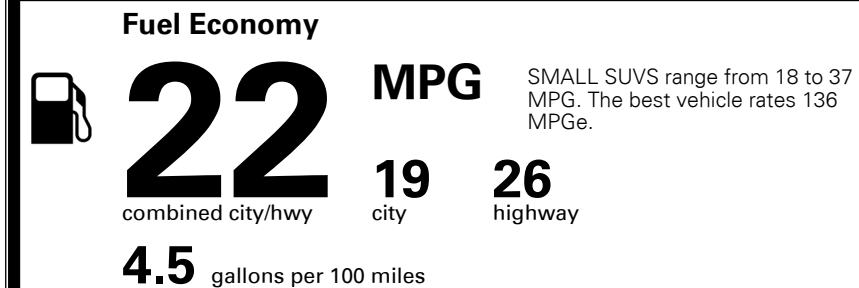

EPA DOT Fuel Economy and Environment

Gasoline Vehicle

You spend $1,750 more in fuel costs over 5 years
compared to the average new vehicle.

Annual fuel cost $1,750