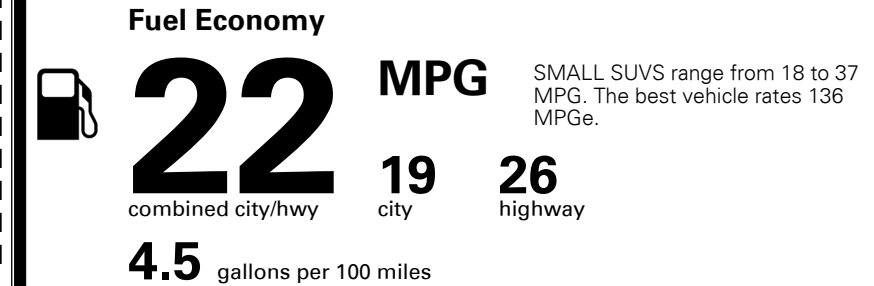

\$ 32,845.00

INLAND FREIGHT AND HANDLING

\$ 1,045.00

TOTAL MANUFACTURER'S SUGGESTED RETAIL PRICE ▶

\$ 33,890.00

TOTAL ADDITIONAL WEIGHT: 8.8

EPA DOT Fuel Economy and Environment

Gasoline Vehicle