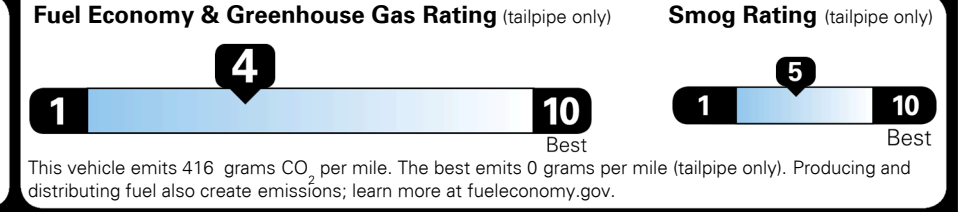

You spend $1,750 more in fuel costs over 5 years
compared to the average new vehicle.

Annual fuel cost $1,750

Actual results will vary for many reasons, including driving conditions and how you drive and maintain your vehicle. The average new vehicle gets 27 MPG and costs $7,000 to fuel over 5 years. Cost estimates are based on 15,000 miles per year at $ 2.55 per gallon. MPGe is miles per gasoline gallon equivalent. Vehicle emissions are a significant cause of climate change and smog.

fueleconomy.gov

Calculate personalized estimates and compare vehicles