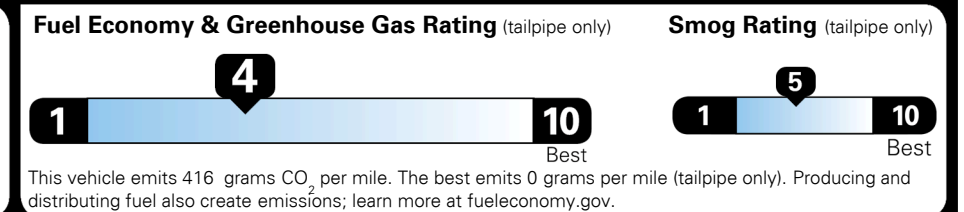

EPA DOT Fuel Economy and Environment

Gasoline Vehicle

Fuel Economy
22 MPG
combined city/hwy
19 MPG
city
26 MPG
highway
4.5 gallons per 100 miles

SMALL SUVs range from 18 to 37 MPG. The best vehicle rates 136 MPGe.

You spend $1,750 more in fuel costs over 5 years
compared to the average new vehicle.

Annual fuel cost $1,750