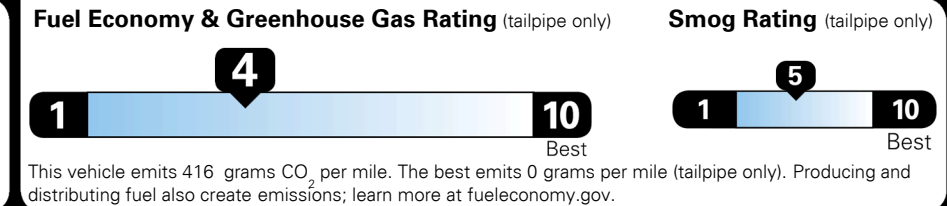

EPA DOT Fuel Economy and Environment

Gasoline Vehicle

Fuel Economy

22 MPG combined city/hwy
19 MPG city
26 MPG highway

4.5 gallons per 100 miles

SMALL SUVs range from 18 to 37 MPG. The best vehicle rates 136 MPGe.

You spend $1,750 more in fuel costs over 5 years compared to the average new vehicle.

Annual fuel cost $1,750