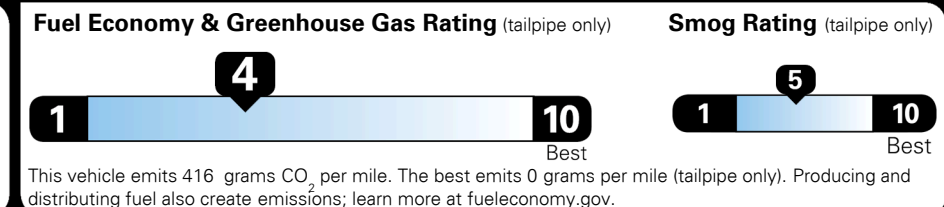

\$155.00
 \$50.00
 \$95.00

MSRP INCLUDING OPTIONS

\$ 32,990.00

INLAND FREIGHT AND HANDLING

\$ 1,045.00

TOTAL MANUFACTURER'S SUGGESTED RETAIL PRICE ▶

\$ 34,035.00

TOTAL ADDITIONAL WEIGHT: 9.6

EPA DOT Fuel Economy and Environment

Gasoline Vehicle

You spend \$1,750 more in fuel costs over 5 years
 compared to the average new vehicle.

Annual fuel cost \$1,750

Actual results will vary for many reasons, including driving conditions and how you drive and maintain your vehicle. The average new vehicle gets 27 MPG and costs \$7,000 to fuel over 5 years. Cost estimates are based on 15,000 miles per year at \$ 2.55 per gallon. MPGe is miles per gasoline gallon equivalent. Vehicle emissions are a significant cause of climate change and smog.