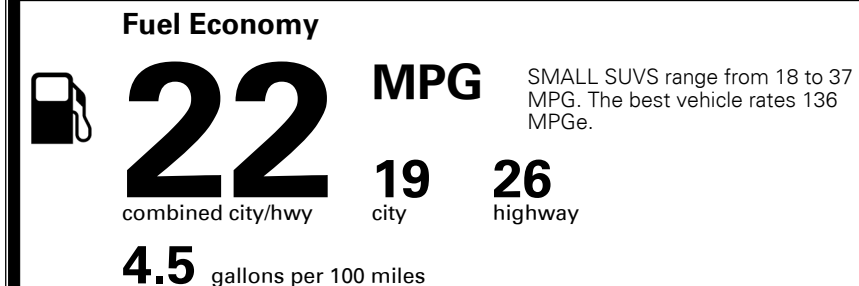

EPA DOT Fuel Economy and Environment

Gasoline Vehicle

You spend $1,750 more in fuel costs over 5 years
compared to the average new vehicle.

Annual fuel cost $1,750