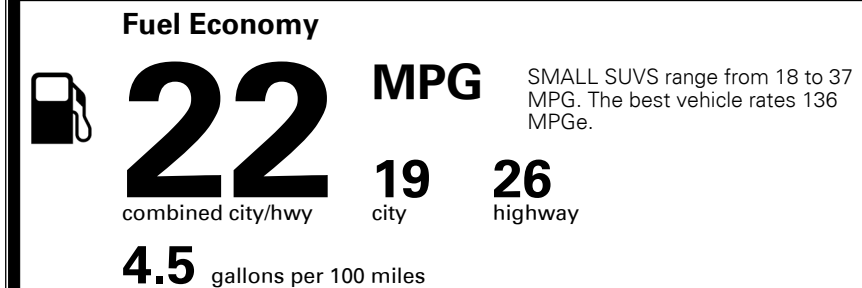

EXTERIOR

Acoustic Front Windshield
Heated Outside Mirrors w/ Turn Signal Indicators
Privacy Glass

WARRANTY

10 Year/100,000 Mile Limited Powertrain Warranty
5 Year/60,000 Mile Limited Basic Warranty
5 Year/60,000 Mile Roadside Assistance
*Ask dealer for details

MANUFACTURER'S SUGGESTED RETAIL PRICE ▶

$ 32,690.00

COMPARE S FWD FEATURES

Added to/in place of standard LX FWD features

- 19" Black Alloy Wheels
- 235/55 R/19 All-Season Tires
- Black Finish Roof Rails
- Black Finish Mirror Caps
- 3rd Row A/C with Controls
- Heated Front Seats
- Leather Trimmed Steering Wheel/Shift Knob
- Parking Distance Warning - Reverse (PDW-R)

Included
Included
Included
Included
Included
Included
Included
Included

ADDITIONAL INSTALLED EQUIPMENT:

(In addition to or in place of standard features)

- Rear Bumper Applique
- Carpeted Floor Mats
- Cargo Net
- Auto-Dimming Mirror w/HomeLink™ & Compass
- Mud Guards
- Wheel Locks

$75.00
$155.00
$50.00
$350.00
$95.00
$55.00

MSRP INCLUDING OPTIONS

$ 33,470.00

INLAND FREIGHT AND HANDLING

$ 1,045.00

TOTAL MANUFACTURER'S SUGGESTED RETAIL PRICE ▶

$ 34,515.00

EPA DOT Fuel Economy and Environment

Gasoline Vehicle