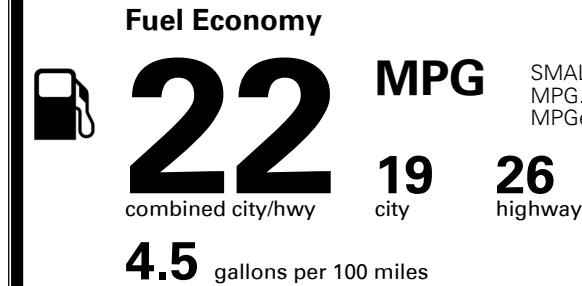

\$395.00
 \$155.00
 \$425.00
 \$55.00

MSRP INCLUDING OPTIONS

\$ 33,720.00

INLAND FREIGHT AND HANDLING

\$ 1,045.00

TOTAL MANUFACTURER'S SUGGESTED RETAIL PRICE ▶

\$ 34,765.00

EPA DOT Fuel Economy and Environment

Gasoline Vehicle

SMALL SUVs range from 18 to 37 MPG. The best vehicle rates 136 MPGe.

You spend
\$1,750
 more in fuel costs
 over 5 years
 compared to the
 average new vehicle.

Annual fuel cost
\$1,750

Fuel Economy & Greenhouse Gas Rating (tailpipe only)