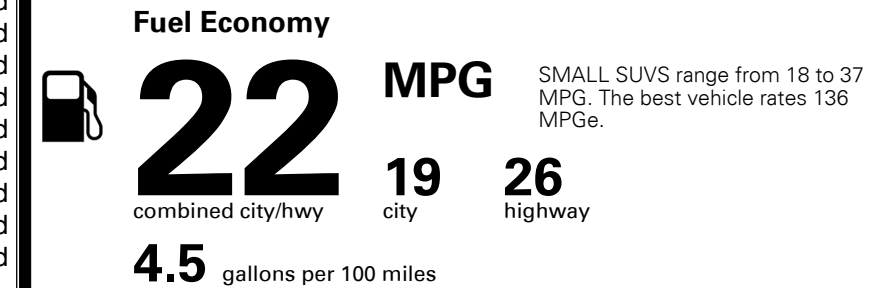

EXTERIOR

Acoustic Front Windshield
Heated Outside Mirrors w/ Turn Signal Indicators
Privacy Glass

WARRANTY

10 Year/100,000 Mile Limited Powertrain Warranty
5 Year/60,000 Mile Limited Basic Warranty
5 Year/60,000 Mile Roadside Assistance
*Ask dealer for details

MANUFACTURER'S SUGGESTED RETAIL PRICE ▶

$ 32,690.00

COMPARE S FWD FEATURES

Added to/in place of standard LX FWD features

- 19" Black Alloy Wheels
- 235/55 R/19 All-Season Tires
- Black Finish Roof Rails
- Black Finish Mirror Caps
- 3rd Row A/C with Controls
- Heated Front Seats
- Leather Trimmed Steering Wheel/Shift Knob
- Parking Distance Warning - Reverse (PDW-R)

Included
Included
Included
Included
Included
Included
Included
Included

ADDITIONAL INSTALLED EQUIPMENT:

(In addition to or in place of standard features)

- Carpeted Floor Mats
- Cargo Cover
- Auto-Dimming Mirror w/HomeLink™ & Compass

$155.00
$150.00
$350.00

MSRP INCLUDING OPTIONS

$ 33,345.00

INLAND FREIGHT AND HANDLING

$ 1,045.00

TOTAL MANUFACTURER'S SUGGESTED RETAIL PRICE ▶

$ 34,390.00

TOTAL ADDITIONAL WEIGHT: 20.3

EPA DOT Fuel Economy and Environment

Gasoline Vehicle

You spend
$1,750
more in fuel costs
over 5 years
compared to the
average new vehicle.

Annual fuel cost
$1,750