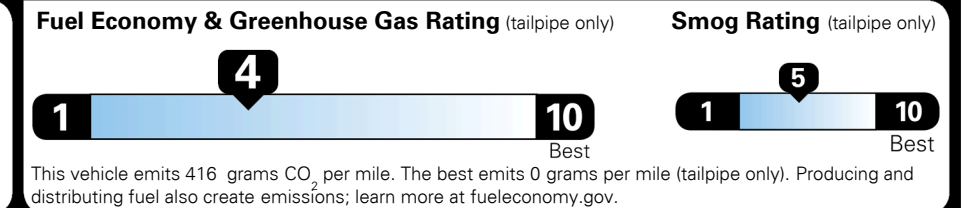

Actual results will vary for many reasons, including driving conditions and how you drive and maintain your vehicle. The average new vehicle gets 27 MPG and costs $7,000 to fuel over 5 years. Cost estimates are based on 15,000 miles per year at $ 2.55 per gallon. MPGe is miles per gasoline gallon equivalent. Vehicle emissions are a significant cause of climate change and smog.

fueleconomy.gov

Calculate personalized estimates and compare vehicles

GOVERNMENT 5-STAR SAFETY RATINGS

Overall Vehicle Score ★ ★ ★ ★ ★

Based on the combined rating of frontal, side and rollover.
Should ONLY be compared to other vehicles of similar size and weight.

Frontal	Driver	★ ★ ★ ★ ★
Crash	Passenger	★ ★ ★ ★ ★

Based on the risk of injury in a frontal impact.
Should ONLY be compared to other vehicles of similar size and weight.

Side	Front seat	★ ★ ★ ★ ★
Crash	Rear seat	★ ★ ★ ★ ★

Star ratings based on the risk of injury in a side impact.

Rollover ★ ★ ★ ★ ★

Star ratings based on the risk of rollover in a single-vehicle crash.

Star ratings range from 1 to 5 stars (★★★★★) with 5 being the highest.

Source: National Highway Traffic Safety Administration (NHTSA).

www.safercar.gov or 1-888-327-4236

Manufacturer's suggested retail price includes Manufacturer's recommended pre-delivery service. License and title fees, state and local taxes and other dealer installed options and accessories are not included in the manufacturer's suggested retail price.

PARTS CONTENT INFORMATION

FOR VEHICLES IN THIS CAR LINE U.S./CANADIAN PARTS CONTENT: 47 %

MAJOR SOURCES OF FOREIGN PARTS: KOREA: 53%

NOTE: PARTS CONTENT DOES NOT INCLUDE FINAL ASSEMBLY, DISTRIBUTION, OR OTHER NON-PARTS COSTS.

FOR THIS VEHICLE FINAL ASSEMBLY POINT: WEST POINT, GA, USA

COUNTRY OF ORIGIN

ENGINE: KOREA
TRANSMISSION: KOREA