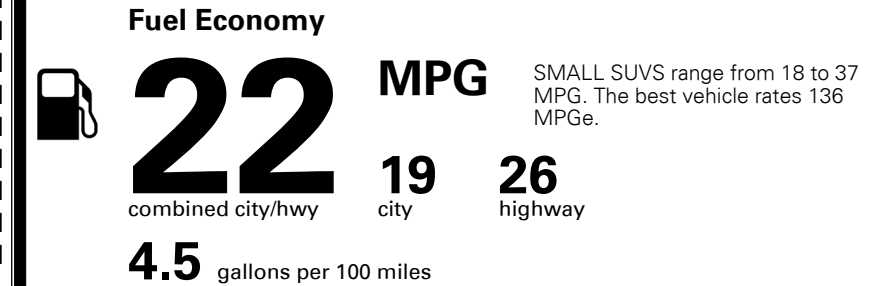

\$ 32,885.00

INLAND FREIGHT AND HANDLING

\$ 1,045.00

TOTAL MANUFACTURER'S SUGGESTED RETAIL PRICE ▶

\$ 33,930.00

TOTAL ADDITIONAL WEIGHT: 8.8

EPA DOT Fuel Economy and Environment

Gasoline Vehicle