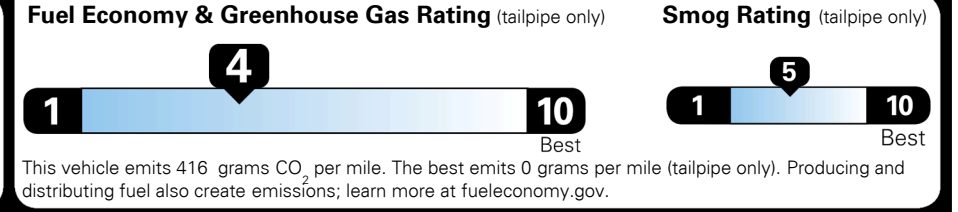

Actual results will vary for many reasons, including driving conditions and how you drive and maintain your vehicle. The average new vehicle gets 27 MPG and costs $7,000 to fuel over 5 years. Cost estimates are based on 15,000 miles per year at $ 2.55 per gallon. MPGe is miles per gasoline gallon equivalent. Vehicle emissions are a significant cause of climate change and smog.

fueleconomy.gov

Calculate personalized estimates and compare vehicles