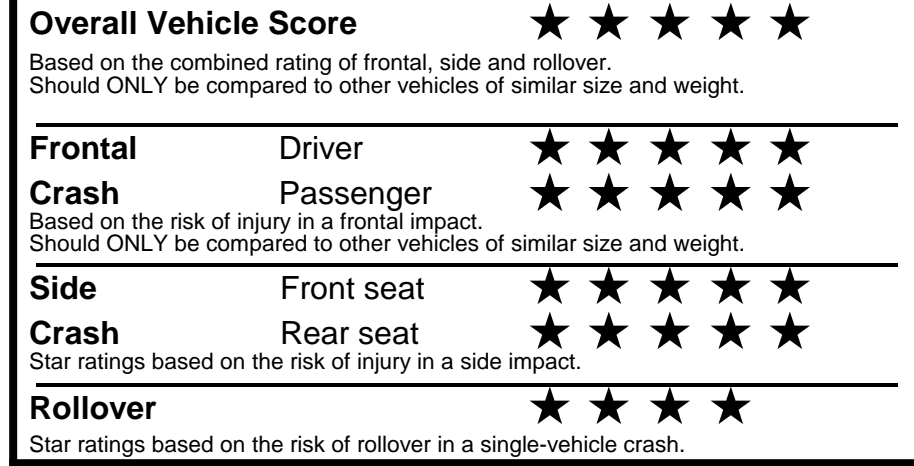

fueleconomy.gov

Calculate personalized estimates and compare vehicles

GOVERNMENT 5-STAR SAFETY RATINGS

Star ratings range from 1 to 5 stars (★★★★★) with 5 being the highest.
 Source: National Highway Traffic Safety Administration (NHTSA).
www.safercar.gov or 1-888-327-4236