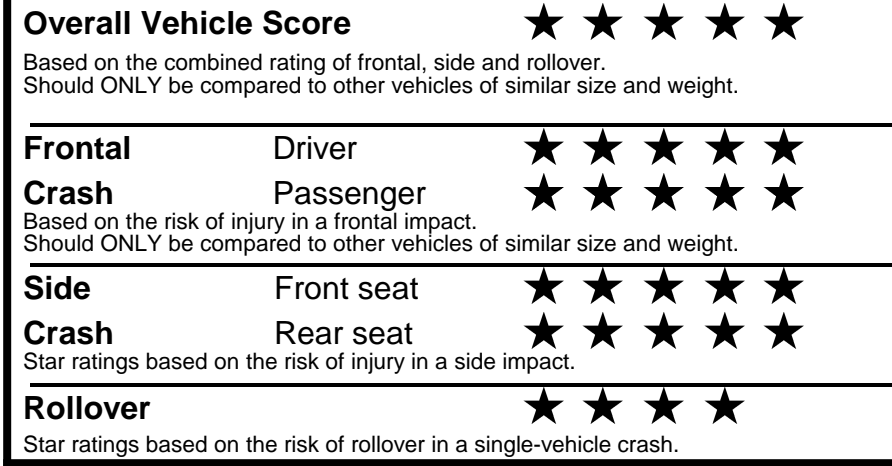

fueleconomy.gov

Calculate personalized estimates and compare vehicles

GOVERNMENT 5-STAR SAFETY RATINGS

Star ratings range from 1 to 5 stars (★★★★★) with 5 being the highest.
 Source: National Highway Traffic Safety Administration (NHTSA).
www.safercar.gov or 1-888-327-4236