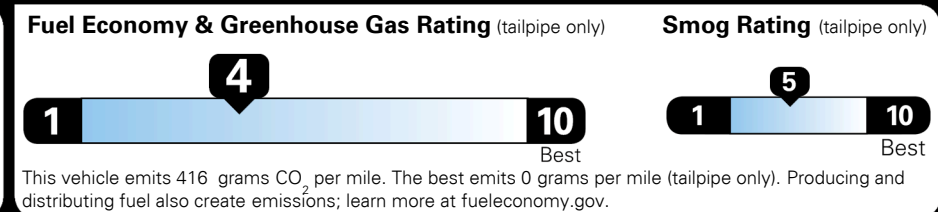

\$395.00
 \$230.00
 \$155.00

MSRP INCLUDING OPTIONS

\$ 33,470.00

INLAND FREIGHT AND HANDLING

\$ 1,045.00

TOTAL MANUFACTURER'S SUGGESTED RETAIL PRICE ▶

\$ 34,515.00

TOTAL ADDITIONAL WEIGHT: 14.5

EPA DOT Fuel Economy and Environment

Gasoline Vehicle

You spend \$1,750 more in fuel costs over 5 years
 compared to the average new vehicle.

Annual fuel cost \$1,750

Actual results will vary for many reasons, including driving conditions and how you drive and maintain your vehicle. The average new vehicle gets 27 MPG and costs \$7,000 to fuel over 5 years. Cost estimates are based on 15,000 miles per year at \$ 2.55 per gallon. MPGe is miles per gasoline gallon equivalent. Vehicle emissions are a significant cause of climate change and smog.