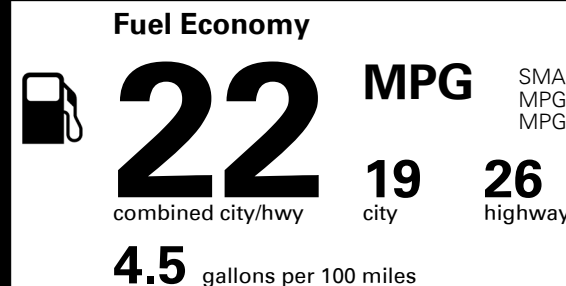

MSRP INCLUDING OPTIONS

\$ 32,845.00

INLAND FREIGHT AND HANDLING

\$ 1,045.00

TOTAL MANUFACTURER'S SUGGESTED RETAIL PRICE ▶

\$ 33,890.00

TOTAL ADDITIONAL WEIGHT: 8.8

#1 MASS MARKET BRAND IN J.D. POWER INITIAL QUALITY, 5 YEARS IN A ROW.

GIVE IT EVERYTHING KIA

For J.D. Power 2019 award information, go to jdpower.com/awards for more details.

EPA DOT Fuel Economy and Environment

Gasoline Vehicle

SMALL SUVs range from 18 to 37 MPG. The best vehicle rates 136 MPGe.