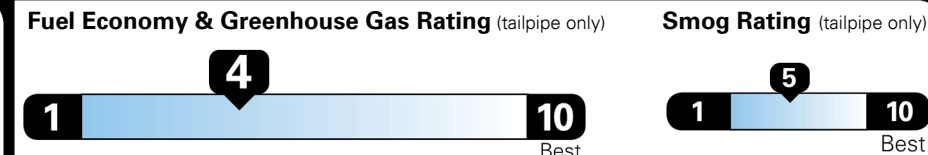

This vehicle emits 416 grams CO₂ per mile. The best emits 0 grams per mile (tailpipe only). Producing and distributing fuel also create emissions; learn more at fuelconomy.gov.

Actual results will vary for many reasons, including driving conditions and how you drive and maintain your vehicle. The average new vehicle gets 27 MPG and costs $7,000 to fuel over 5 years. Cost estimates are based on 15,000 miles per year at $ 2.55 per gallon. MPGe is miles per gasoline gallon equivalent. Vehicle emissions are a significant cause of climate change and smog.

fuelconomy.gov

Calculate personalized estimates and compare vehicles

GOVERNMENT 5-STAR SAFETY RATINGS

Overall Vehicle Score ★ ★ ★ ★ ★

Based on the combined rating of frontal, side and rollover. Should ONLY be compared to other vehicles of similar size and weight.

Frontal Driver ★ ★ ★ ★ ★

Crash Passenger ★ ★ ★ ★ ★

Based on the risk of injury in a frontal impact. Should ONLY be compared to other vehicles of similar size and weight.

Side Front seat ★ ★ ★ ★ ★

Crash Rear seat ★ ★ ★ ★ ★

Star ratings based on the risk of injury in a side impact.

Rollover ★ ★ ★ ★ ★

Star ratings based on the risk of rollover in a single-vehicle crash.

Star ratings range from 1 to 5 stars (★★★★★) with 5 being the highest.

Source: National Highway Traffic Safety Administration (NHTSA).

www.safercar.gov or 1-888-327-4236

Manufacturer's suggested retail price includes Manufacturer's recommended pre-delivery service. License and title fees, state and local taxes and other dealer installed options and accessories are not included in the manufacturer's suggested retail price.

PARTS CONTENT INFORMATION

FOR VEHICLES IN THIS CAR LINE U.S./CANADIAN PARTS CONTENT: 47 %

MAJOR SOURCES OF FOREIGN PARTS: KOREA: 53%

NOTE: PARTS CONTENT DOES NOT INCLUDE FINAL ASSEMBLY, DISTRIBUTION, OR OTHER NON-PARTS COSTS.

FOR THIS VEHICLE FINAL ASSEMBLY POINT: WEST POINT, GA, USA

COUNTRY OF ORIGIN

ENGINE: KOREA

TRANSMISSION: KOREA