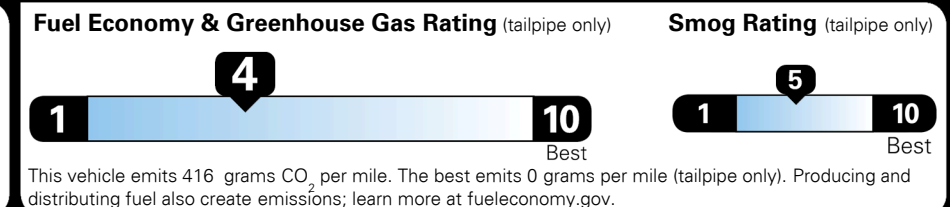

Actual results will vary for many reasons, including driving conditions and how you drive and maintain your vehicle. The average new vehicle gets 27 MPG and costs $7,000 to fuel over 5 years. Cost estimates are based on 15,000 miles per year at $ 2.55 per gallon. MPGe is miles per gasoline gallon equivalent. Vehicle emissions are a significant cause of climate change and smog.

fueleconomy.gov

Calculate personalized estimates and compare vehicles

GOVERNMENT 5-STAR SAFETY RATINGS

Overall Vehicle Score ★ ★ ★ ★ ★

Based on the combined rating of frontal, side and rollover.
Should ONLY be compared to other vehicles of similar size and weight.

Frontal Driver ★ ★ ★ ★ ★

Crash Passenger ★ ★ ★ ★ ★

Based on the risk of injury in a frontal impact.
Should ONLY be compared to other vehicles of similar size and weight.

Side Front seat ★ ★ ★ ★ ★

Crash Rear seat ★ ★ ★ ★ ★

Star ratings based on the risk of injury in a side impact.

Rollover ★ ★ ★ ★ ★

Star ratings based on the risk of rollover in a single-vehicle crash.

Star ratings range from 1 to 5 stars (★★★★★) with 5 being the highest.

Source: National Highway Traffic Safety Administration (NHTSA).

www.safercar.gov or 1-888-327-4236

Manufacturer's suggested retail price includes Manufacturer's recommended pre-delivery service. License and title fees, state and local taxes and other dealer installed options and accessories are not included in the manufacturer's suggested retail price.

PARTS CONTENT INFORMATION

FOR VEHICLES IN THIS CAR LINE U.S./CANADIAN
PARTS CONTENT: 47 %

MAJOR SOURCES OF FOREIGN PARTS:
KOREA: 53%

NOTE: PARTS CONTENT DOES NOT INCLUDE FINAL ASSEMBLY, DISTRIBUTION, OR OTHER NON-PARTS COSTS.

FOR THIS VEHICLE
FINAL ASSEMBLY POINT:
WEST POINT, GA, USA

COUNTRY OF ORIGIN

ENGINE: KOREA

TRANSMISSION: KOREA