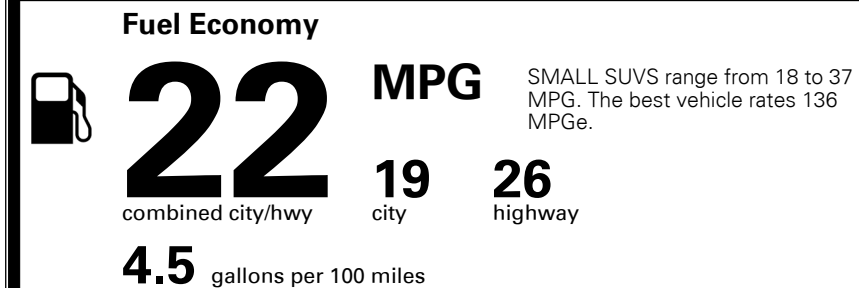

### EPA DOT Fuel Economy and Environment

Gasoline Vehicle

You spend  
**\$1,750**  
 more in fuel costs  
 over 5 years  
 compared to the  
 average new vehicle.

Annual fuel cost  
**\$1,750**

Actual results will vary for many reasons, including driving conditions and how you drive and maintain your vehicle. The average new vehicle gets 27 MPG and costs \$7,000 to fuel over 5 years. Cost estimates are based on 15,000 miles per year at \$ 2.55 per gallon. MPGe is miles per gasoline gallon equivalent. Vehicle emissions are a significant cause of climate change and smog.