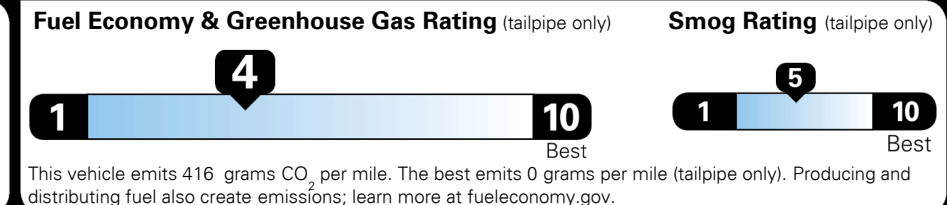

Actual results will vary for many reasons, including driving conditions and how you drive and maintain your vehicle. The average new vehicle gets 27 MPG and costs $7,000 to fuel over 5 years. Cost estimates are based on 15,000 miles per year at $ 2.55 per gallon. MPGe is miles per gasoline gallon equivalent. Vehicle emissions are a significant cause of climate change and smog.

fuelconomy.gov

Calculate personalized estimates and compare vehicles

GOVERNMENT 5-STAR SAFETY RATINGS

Overall Vehicle Score ★ ★ ★ ★ ★

Based on the combined rating of frontal, side and rollover.
Should ONLY be compared to other vehicles of similar size and weight.

Frontal Driver ★ ★ ★ ★ ★

Crash Passenger ★ ★ ★ ★ ★

Based on the risk of injury in a frontal impact.
Should ONLY be compared to other vehicles of similar size and weight.

Side Front seat ★ ★ ★ ★ ★

Crash Rear seat ★ ★ ★ ★ ★

Star ratings based on the risk of injury in a side impact.

Rollover ★ ★ ★ ★ ★

Star ratings based on the risk of rollover in a single-vehicle crash.

Star ratings range from 1 to 5 stars (★★★★★) with 5 being the highest.

Source: National Highway Traffic Safety Administration (NHTSA).

www.safercar.gov or 1-888-327-4236

Manufacturer's suggested retail price includes Manufacturer's recommended pre-delivery service. License and title fees, state and local taxes and other dealer installed options and accessories are not included in the manufacturer's suggested retail price.

PARTS CONTENT INFORMATION

FOR VEHICLES IN THIS CAR LINE U.S./CANADIAN
PARTS CONTENT: 47 %

MAJOR SOURCES OF FOREIGN PARTS:
KOREA: 53%

NOTE: PARTS CONTENT DOES NOT INCLUDE FINAL ASSEMBLY, DISTRIBUTION, OR OTHER NON-PARTS COSTS.

FOR THIS VEHICLE
FINAL ASSEMBLY POINT:
WEST POINT, GA, USA

COUNTRY OF ORIGIN

ENGINE: KOREA

TRANSMISSION: KOREA