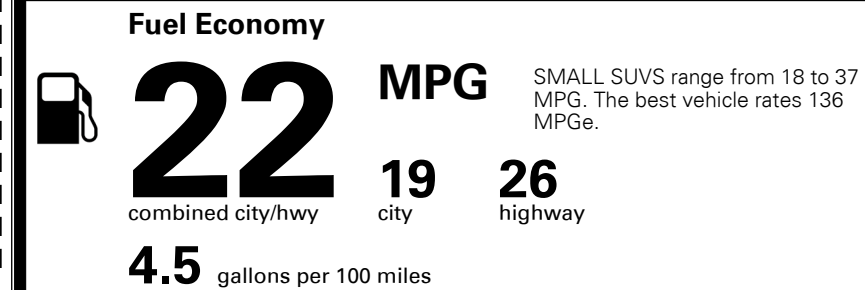

EXTERIOR

Acoustic Front Windshield
Heated Outside Mirrors w/ Turn Signal Indicators
Privacy Glass

WARRANTY

10 Year/100,000 Mile Limited Powertrain Warranty
5 Year/60,000 Mile Limited Basic Warranty
5 Year/60,000 Mile Roadside Assistance
*Ask dealer for details

MANUFACTURER'S SUGGESTED RETAIL PRICE ▶

COMPARE S FWD FEATURES

Added to/in place of standard LX FWD features

- 19" Black Alloy Wheels
- 235/55 R/19 All-Season Tires
- Black Finish Roof Rails
- Black Finish Mirror Caps
- 3rd Row A/C with Controls
- Heated Front Seats
- Leather Trimmed Steering Wheel/Shift Knob
- Parking Distance Warning - Reverse (PDW-R)

ADDITIONAL INSTALLED EQUIPMENT:

(In addition to or in place of standard features)
Snow White Pearl Paint
Carpeted Floor Mats
Cargo Net
Mud Guards

$ 32,690.00

Included
Included
Included
Included
Included
Included
Included
Included

$395.00
$155.00
$50.00
$95.00

MSRP INCLUDING OPTIONS

$ 33,385.00

INLAND FREIGHT AND HANDLING

$ 1,045.00

TOTAL MANUFACTURER'S SUGGESTED RETAIL PRICE ▶

$ 34,430.00

TOTAL ADDITIONAL WEIGHT: 9.6

#1 MASS MARKET BRAND IN
J.D. POWER INITIAL QUALITY,
5 YEARS IN A ROW.

GIVE IT EVERYTHING

For J.D. Power 2019 award information, go to jdpower.com/awards for more details.

EPA DOT Fuel Economy and Environment

Gasoline Vehicle

You spend
$1,750
more in fuel costs
over 5 years
compared to the
average new vehicle.

Annual fuel cost
$1,750