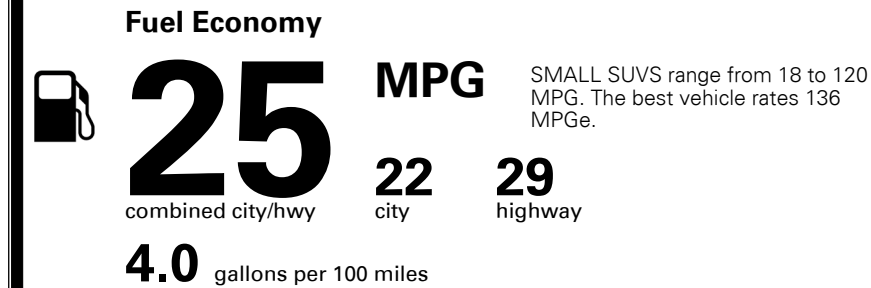

TOTAL MANUFACTURER'S SUGGESTED RETAIL PRICE ▶

\$ 31,800.00

TOTAL ADDITIONAL WEIGHT: 8.8

#1 MASS MARKET BRAND IN
 J.D. POWER INITIAL QUALITY,
 5 YEARS IN A ROW.

GIVE IT EVERYTHING

For J.D. Power 2019 award information, go to jdpower.com/awards for more details.

EPA DOT Fuel Economy and Environment

Gasoline Vehicle

You spend \$500 more in fuel costs over 5 years compared to the average new vehicle.

Annual fuel cost \$1,600

Actual results will vary for many reasons, including driving conditions and how you drive and maintain your vehicle. The average new vehicle gets 27 MPG and costs \$7,500 to fuel over 5 years. Cost estimates are based on 15,000 miles per year at \$ 2.70 per gallon. MPGe is miles per gasoline gallon equivalent. Vehicle emissions are a significant cause of climate change and smog.