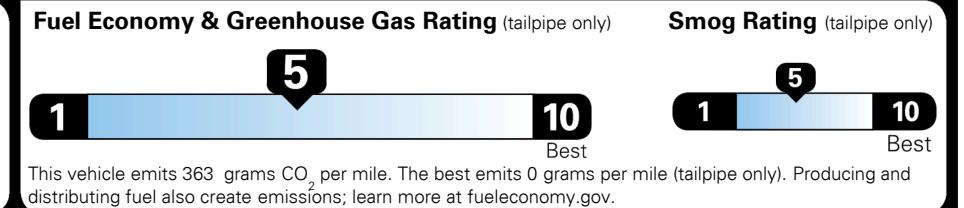

TOTAL MANUFACTURER'S SUGGESTED RETAIL PRICE ▶

\$ 31,800.00

TOTAL ADDITIONAL WEIGHT: 8.8

#1 MASS MARKET BRAND IN
 J.D. POWER INITIAL QUALITY,
 5 YEARS IN A ROW.

GIVE IT EVERYTHING

For J.D. Power 2019 award information, go to jdpower.com/awards for more details.

EPA DOT Fuel Economy and Environment

Gasoline Vehicle

You spend \$500 more in fuel costs over 5 years compared to the average new vehicle.

Annual fuel cost \$1,600

Actual results will vary for many reasons, including driving conditions and how you drive and maintain your vehicle. The average new vehicle gets 27 MPG and costs \$7,500 to fuel over 5 years. Cost estimates are based on 15,000 miles per year at \$ 2.70 per gallon. MPGe is miles per gasoline gallon equivalent. Vehicle emissions are a significant cause of climate change and smog.