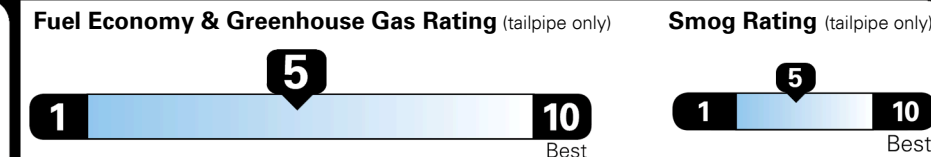

This vehicle emits 363 grams CO₂ per mile. The best emits 0 grams per mile (tailpipe only). Producing and distributing fuel also create emissions; learn more at fuelconomy.gov.

Actual results will vary for many reasons, including driving conditions and how you drive and maintain your vehicle. The average new vehicle gets 27 MPG and costs $7,500 to fuel over 5 years. Cost estimates are based on 15,000 miles per year at $ 2.70 per gallon. MPGe is miles per gasoline gallon equivalent. Vehicle emissions are a significant cause of climate change and smog.

fuelconomy.gov

Calculate personalized estimates and compare vehicles

GOVERNMENT 5-STAR SAFETY RATINGS

Overall Vehicle Score ★ ★ ★ ★ ★

Based on the combined rating of frontal, side and rollover. Should ONLY be compared to other vehicles of similar size and weight.

Frontal Crash Driver ★ ★ ★ ★ ★
Passenger ★ ★ ★ ★ ★

Based on the risk of injury in a frontal impact. Should ONLY be compared to other vehicles of similar size and weight.

Side Crash Front seat ★ ★ ★ ★ ★
Rear seat ★ ★ ★ ★ ★

Star ratings based on the risk of injury in a side impact.

Rollover ★ ★ ★ ★ ★

Star ratings based on the risk of rollover in a single-vehicle crash.

Star ratings range from 1 to 5 stars (★★★★★) with 5 being the highest.

Source: National Highway Traffic Safety Administration (NHTSA).

www.safercar.gov or 1-888-327-4236

Manufacturer's suggested retail price includes Manufacturer's recommended pre-delivery service. License and title fees, state and local taxes and other dealer installed options and accessories are not included in the manufacturer's suggested retail price.

PARTS CONTENT INFORMATION

FOR VEHICLES IN THIS CAR LINE U.S./CANADIAN PARTS CONTENT: 55 %

MAJOR SOURCES OF FOREIGN PARTS: KOREA: 45%

NOTE: PARTS CONTENT DOES NOT INCLUDE FINAL ASSEMBLY, DISTRIBUTION, OR OTHER NON-PARTS COSTS.

FOR THIS VEHICLE FINAL ASSEMBLY POINT: WEST POINT, GA, USA

COUNTRY OF ORIGIN

ENGINE: USA

TRANSMISSION: USA