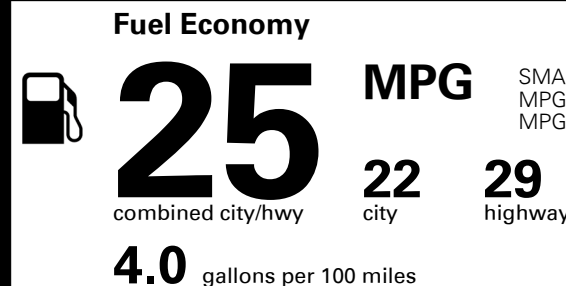

TOTAL MANUFACTURER'S SUGGESTED RETAIL PRICE ▶

\$ 31,825.00

TOTAL ADDITIONAL WEIGHT: 19.5

#1 MASS MARKET BRAND IN
 J.D. POWER INITIAL QUALITY,
 5 YEARS IN A ROW.

GIVE IT EVERYTHING KIA

For J.D. Power 2019 award information, go to jdpower.com/awards for more details.

EPA DOT Fuel Economy and Environment

Gasoline Vehicle

SMALL SUVs range from 18 to 120 MPG. The best vehicle rates 136 MPGe.

You spend \$500 more in fuel costs over 5 years
 compared to the average new vehicle.