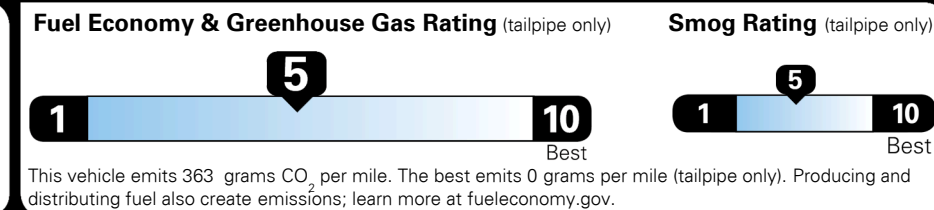

TOTAL MANUFACTURER'S SUGGESTED RETAIL PRICE ▶

\$ 31,355.00

TOTAL ADDITIONAL WEIGHT: 9.5

#1 MASS MARKET BRAND IN
 J.D. POWER INITIAL QUALITY,
 5 YEARS IN A ROW.

GIVE IT EVERYTHING KIA

For J.D. Power 2019 award information, go to jdpower.com/awards for more details.

EPA DOT Fuel Economy and Environment

Gasoline Vehicle

You spend \$500 more in fuel costs over 5 years
 compared to the average new vehicle.

Annual fuel cost \$1,600

Actual results will vary for many reasons, including driving conditions and how you drive and maintain your vehicle. The average new vehicle gets 27 MPG and costs \$7,500 to fuel over 5 years. Cost estimates are based on 15,000 miles per year at \$ 2.70 per gallon. MPGe is miles per gasoline gallon equivalent. Vehicle emissions are a significant cause of climate change and smog.