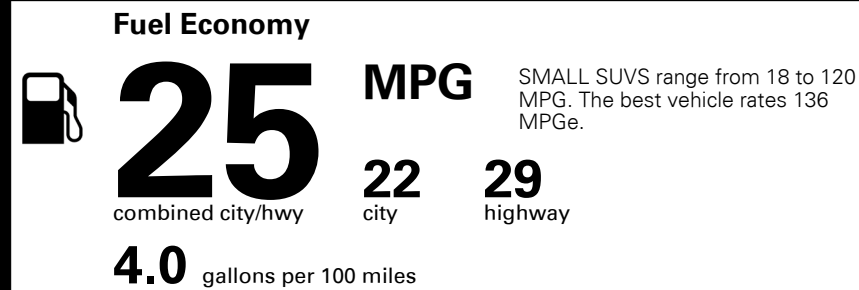

MANUFACTURER'S SUGGESTED RETAIL PRICE ▶

COMPARE LX FWD FEATURES
Added to/in place of standard L features
- Blind-Spot Collision Warning (BCW)
- Rear Cross-Traffic Collision Warning (RCCW)
- Auto Up/Down Windows (Front & Rear)
- Rapid Charge USB Ports (2)
- Acoustic Front Windshield
- Seatback Map Pockets

ADDITIONAL INSTALLED EQUIPMENT:
(In addition to or in place of standard features)
LX I4 Convenience Package
- Forward Collision-Avoidance Assist-Car
- Parking Distance Warning - Reverse (PDW-R)
- Power Driver's Seat w/ Lumbar Support
- Heated Front Seats
- Dual-Zone Automatic Climate Control
- Leather Trimmed Steering Wheel / Shift Knob
- Roof Rails
Rear Bumper Applique
Carpeted Floor Mats
Cargo Net

$ 27,990.00

Included
Included
Included
Included
Included
Included
Included

$2,000.00

$75.00
$195.00
$50.00

MSRP INCLUDING OPTIONS

$ 30,310.00

INLAND FREIGHT AND HANDLING

$ 1,045.00

TOTAL MANUFACTURER'S SUGGESTED RETAIL PRICE ▶

$ 31,355.00

TOTAL ADDITIONAL WEIGHT: 9.5

#1 MASS MARKET BRAND IN
J.D. POWER INITIAL QUALITY,
5 YEARS IN A ROW.

GIVE IT EVERYTHING KIA

For J.D. Power 2019 award information, go to jdpower.com/awards for more details.

EPA DOT Fuel Economy and Environment

Gasoline Vehicle

You spend $500 more in fuel costs over 5 years
compared to the average new vehicle.

Annual fuel cost $1,600