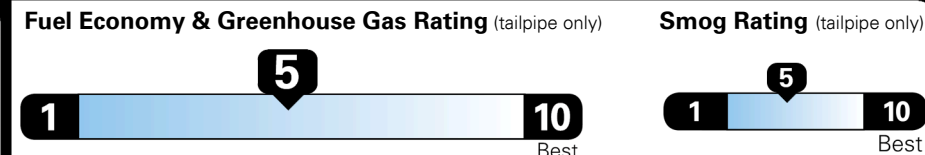

EPA DOT Fuel Economy and Environment

Gasoline Vehicle

Fuel Economy
25 MPG
combined city/hwy
4.0 gallons per 100 miles

22 MPG city
29 MPG highway

SMALL SUVs range from 18 to 120 MPG. The best vehicle rates 136 MPGe.

You spend $500 more in fuel costs over 5 years
compared to the average new vehicle.

Annual fuel cost $1,600