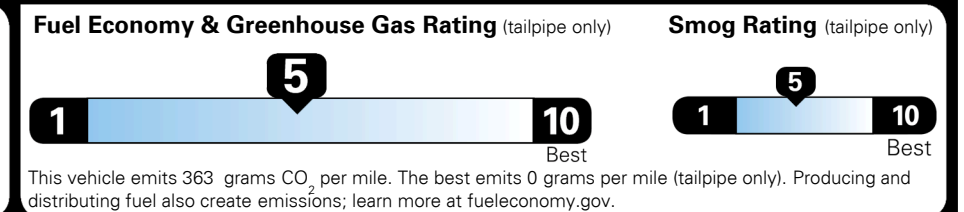

EPA DOT Fuel Economy and Environment

Gasoline Vehicle

Fuel Economy
25 MPG
combined city/hwy
4.0 gallons per 100 miles

SMALL SUVs range from 18 to 120 MPG. The best vehicle rates 136 MPGe.

22 MPG city
29 MPG highway

You spend $500 more in fuel costs over 5 years
compared to the average new vehicle.

Annual fuel cost $1,600