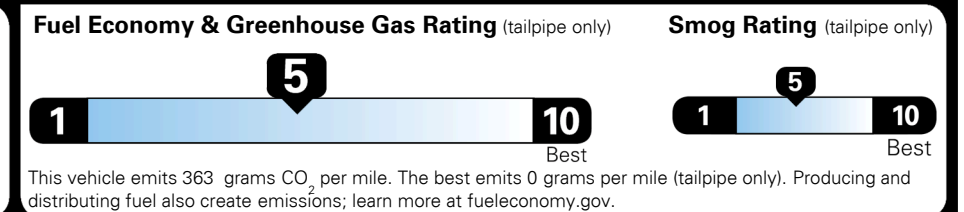

GIVE IT EVERYTHING KIA

For J.D. Power 2019 award information, go to jdpower.com/awards for more details.

EPA DOT Fuel Economy and Environment

Gasoline Vehicle

Fuel Economy
25 MPG
 combined city/hwy
4.0 gallons per 100 miles

SMALL SUVs range from 18 to 120 MPG. The best vehicle rates 136 MPGe.

22 MPG city
29 MPG highway

You spend \$500 more in fuel costs over 5 years
 compared to the average new vehicle.

Annual fuel cost \$1,600