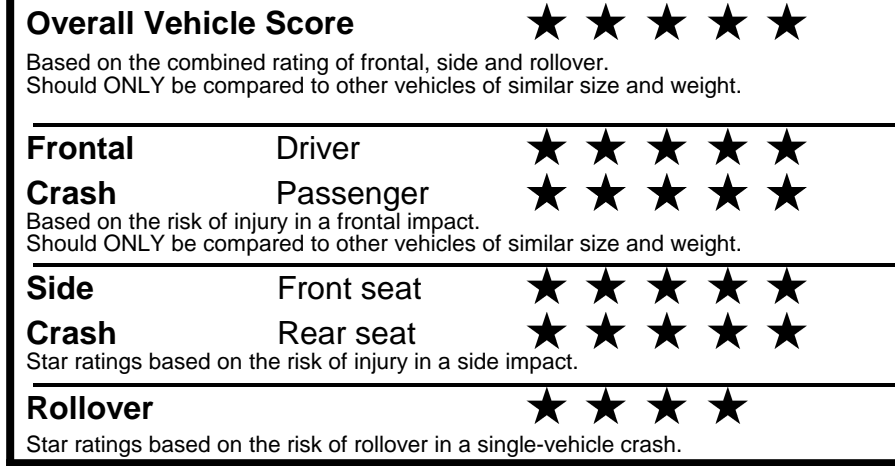

fueleconomy.gov

Calculate personalized estimates and compare vehicles

GOVERNMENT 5-STAR SAFETY RATINGS

Star ratings range from 1 to 5 stars (★★★★★) with 5 being the highest. Source: National Highway Traffic Safety Administration (NHTSA). www.safercar.gov or 1-888-327-4236