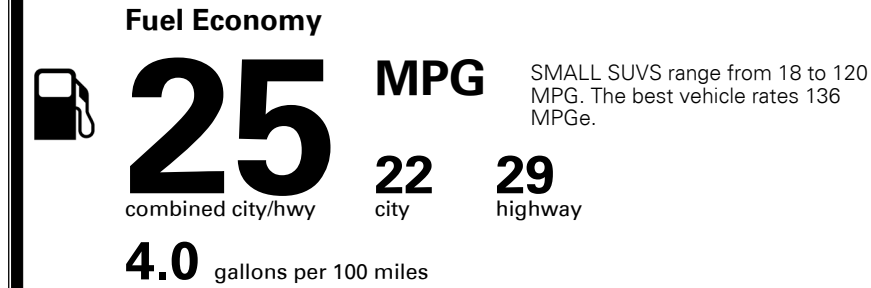

TOTAL MANUFACTURER'S SUGGESTED RETAIL PRICE ▶

\$ 31,280.00

TOTAL ADDITIONAL WEIGHT: 9.4

EPA DOT Fuel Economy and Environment

Gasoline Vehicle

You spend \$500 more in fuel costs over 5 years
 compared to the average new vehicle.