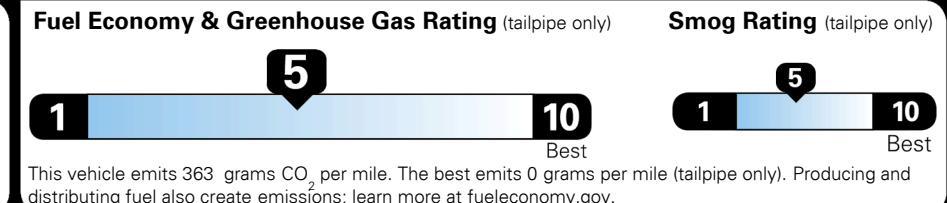

GIVE IT EVERYTHING **KIA**

For J.D. Power 2019 award information, go to jdpower.com/awards for more details.

EPA DOT Fuel Economy and Environment

Gasoline Vehicle

Fuel Economy

25 MPG combined city/hwy
22 MPG city
29 MPG highway

SMALL SUVs range from 18 to 120 MPG. The best vehicle rates 136 MPGe.

4.0 gallons per 100 miles

You spend \$500 more in fuel costs over 5 years compared to the average new vehicle.

Annual fuel cost \$1,600