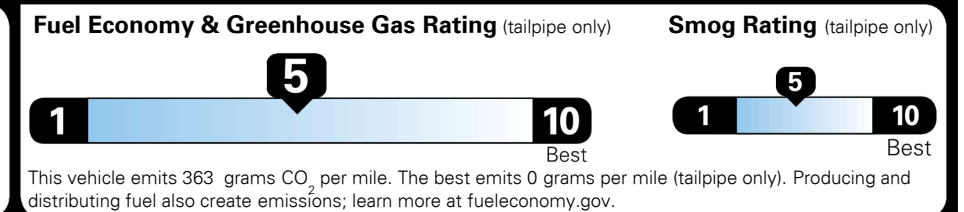

TOTAL MANUFACTURER'S SUGGESTED RETAIL PRICE ▶

\$ 31,280.00

TOTAL ADDITIONAL WEIGHT: 9.4

EPA DOT Fuel Economy and Environment

Gasoline Vehicle

Fuel Economy

25 MPG
 combined city/hwy

22 MPG
 city

29 MPG
 highway

4.0 gallons per 100 miles

SMALL SUVs range from 18 to 120 MPG. The best vehicle rates 136 MPGe.

You spend \$500 more in fuel costs over 5 years
 compared to the average new vehicle.

Annual fuel cost \$1,600