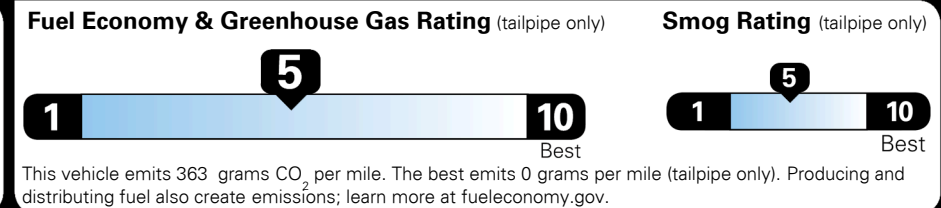

EPA DOT Fuel Economy and Environment

Gasoline Vehicle

Fuel Economy

25 MPG
combined city/hwy

22 MPG
city

29 MPG
highway

4.0 gallons per 100 miles

SMALL SUVs range from 18 to 37 MPG. The best vehicle rates 136 MPGe.

You spend $750 more in fuel costs over 5 years
compared to the average new vehicle.

Annual fuel cost $1,550