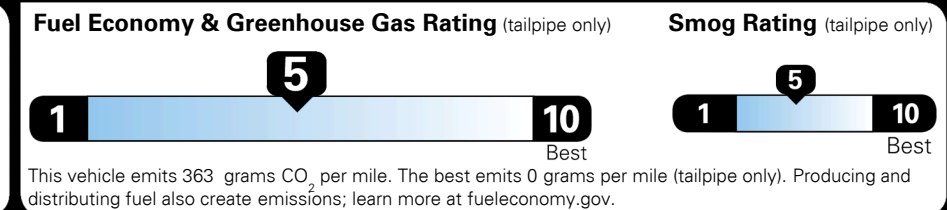

EPA DOT Fuel Economy and Environment

Gasoline Vehicle

Fuel Economy
25 MPG
combined city/hwy
4.0 gallons per 100 miles
SMALL SUVs range from 18 to 37 MPG. The best vehicle rates 136 MPGe.

22 city
29 highway

You spend $750 more in fuel costs over 5 years
compared to the average new vehicle.

Annual fuel cost $1,550