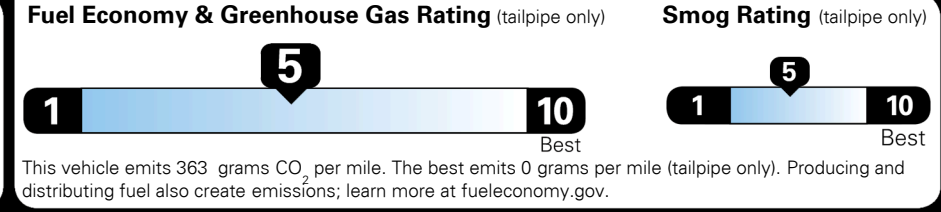

EPA DOT Fuel Economy and Environment

Gasoline Vehicle

Fuel Economy
25 MPG
combined city/hwy
4.0 gallons per 100 miles
SMALL SUVs range from 18 to 37 MPG. The best vehicle rates 136 MPGe.
22 city
29 highway

You spend $750 more in fuel costs over 5 years
compared to the average new vehicle.

Annual fuel cost $1,550