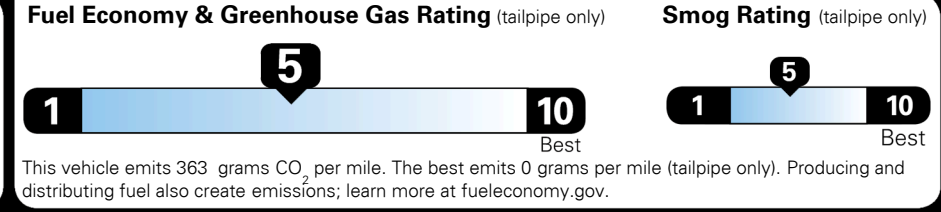

EPA DOT Fuel Economy and Environment

Gasoline Vehicle

Fuel Economy
25 MPG
combined city/hwy
4.0 gallons per 100 miles

SMALL SUVs range from 18 to 37 MPG. The best vehicle rates 136 MPGe.

22 city
29 highway

You spend $750 more in fuel costs over 5 years
compared to the average new vehicle.

Annual fuel cost $1,550