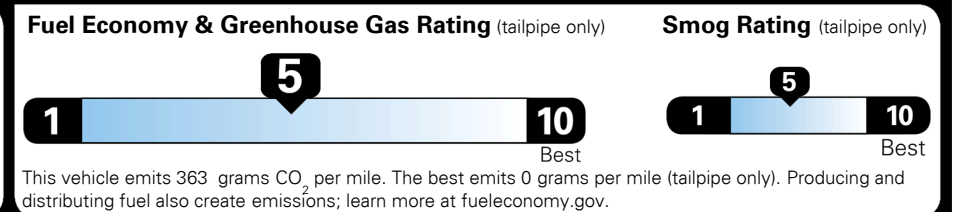

MANUFACTURER'S SUGGESTED RETAIL PRICE ▶

ADDITIONAL INSTALLED EQUIPMENT:
(In addition to or in place of standard features)
Carpeted Floor Mats $155.00
Cargo Net $50.00
Mud Guards $95.00

MSRP INCLUDING OPTIONS $ 27,790.00

INLAND FREIGHT AND HANDLING $ 990.00

TOTAL MANUFACTURER'S SUGGESTED RETAIL PRICE ▶ $ 28,780.00

EPA DOT Fuel Economy and Environment

Gasoline Vehicle

Fuel Economy

25 MPG
combined city/hwy

22 MPG
city

29 MPG
highway

4.0 gallons per 100 miles

SMALL SUVs range from 18 to 37 MPG. The best vehicle rates 136 MPGe.

You spend $750 more in fuel costs over 5 years
compared to the average new vehicle.

Annual fuel cost $1,550

Actual results will vary for many reasons, including driving conditions and how you drive and maintain your vehicle. The average new vehicle gets 27 MPG and costs $7,000 to fuel over 5 years. Cost estimates are based on 15,000 miles per year at $ 2.55 per gallon. MPGe is miles per gasoline gallon equivalent. Vehicle emissions are a significant cause of climate change and smog.

fueleconomy.gov
Calculate personalized estimates and compare vehicles

Smartphone QR Code

GOVERNMENT 5-STAR SAFETY RATINGS

Overall Vehicle Score ★★★★★
Based on the combined rating of frontal, side and rollover. Should ONLY be compared to other vehicles of similar size and weight.

Frontal Crash	Driver	★★★★★
	Passenger	★★★★★
Side Crash	Front seat	★★★★★
	Rear seat	★★★★★
Rollover		★★★★★

Star ratings based on the risk of injury in a frontal impact. Should ONLY be compared to other vehicles of similar size and weight.

Star ratings based on the risk of injury in a side impact.

Star ratings based on the risk of rollover in a single-vehicle crash.

PARTS CONTENT INFORMATION

FOR VEHICLES IN THIS CAR LINE U.S./CANADIAN PARTS CONTENT: 60 %

MAJOR SOURCES OF FOREIGN PARTS: KOREA: 40%

NOTE: PARTS CONTENT DOES NOT INCLUDE FINAL ASSEMBLY, DISTRIBUTION, OR OTHER NON-PARTS COSTS.

FOR THIS VEHICLE FINAL ASSEMBLY POINT: WEST POINT, GA, USA

COUNTRY OF ORIGIN
ENGINE: USA
TRANSMISSION: USA

TOTAL ADDITIONAL WEIGHT: 9.6