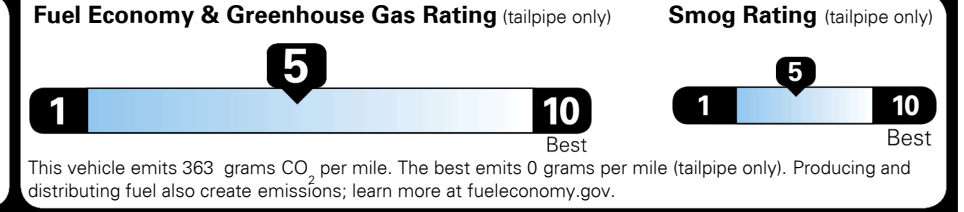

EPA DOT Fuel Economy and Environment

Gasoline Vehicle

Fuel Economy
25 **MPG**
combined city/hwy
4.0 gallons per 100 miles

SMALL SUVs range from 18 to 37 MPG. The best vehicle rates 136 MPGe.

22 city
29 highway

You spend $750 more in fuel costs over 5 years
compared to the average new vehicle.

Annual fuel cost $1,550