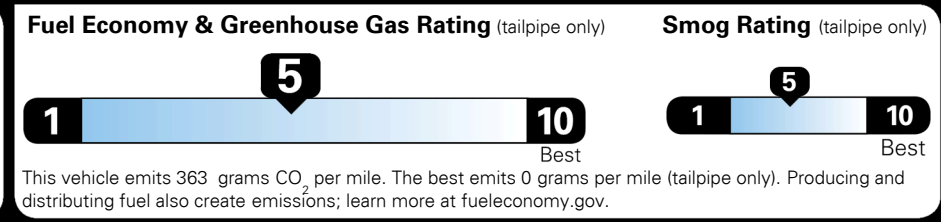

EPA DOT Fuel Economy and Environment

Gasoline Vehicle

Fuel Economy
25 MPG
combined city/hwy
4.0 gallons per 100 miles
city 22 highway 29
SMALL SUVs range from 18 to 37 MPG. The best vehicle rates 136 MPGe.

You spend $750 more in fuel costs over 5 years
compared to the average new vehicle.

Annual fuel cost $1,550