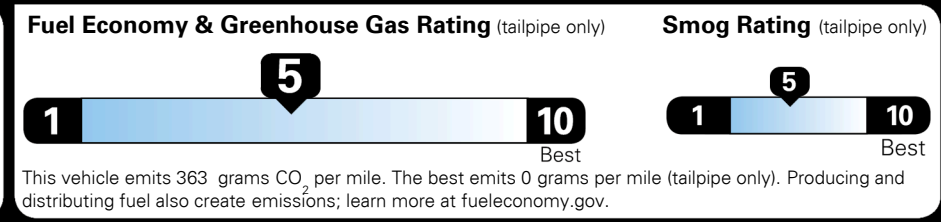

EPA DOT Fuel Economy and Environment

Gasoline Vehicle

Fuel Economy
25 MPG
combined city/hwy
22 city
29 highway
4.0 gallons per 100 miles

SMALL SUVs range from 18 to 37 MPG. The best vehicle rates 136 MPGe.

You spend $750 more in fuel costs over 5 years
compared to the average new vehicle.

Annual fuel cost $1,550