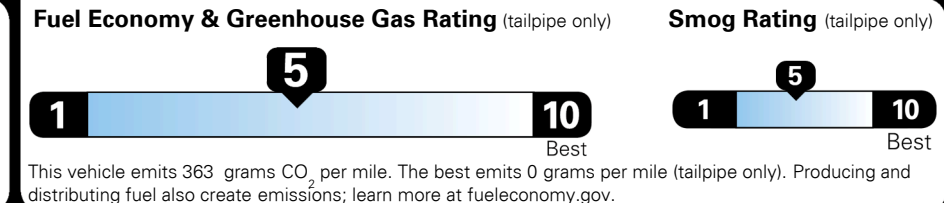

EPA DOT Fuel Economy and Environment

Gasoline Vehicle

Fuel Economy
25 MPG
combined city/hwy
4.0 gallons per 100 miles

SMALL SUVs range from 18 to 37 MPG. The best vehicle rates 136 MPGe.

22 city
29 highway

You spend $750 more in fuel costs over 5 years
compared to the average new vehicle.

Annual fuel cost $1,550