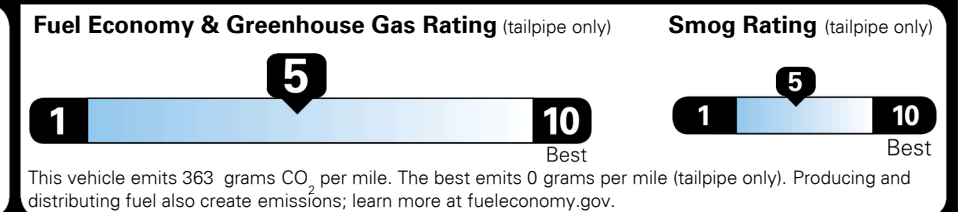

MSRP INCLUDING OPTIONS \$ 30,185.00

INLAND FREIGHT AND HANDLING \$ 1,045.00

TOTAL MANUFACTURER'S SUGGESTED RETAIL PRICE ▶ **\$ 31,230.00**

\$ 27,990.00

#1 MASS MARKET BRAND IN J.D. POWER INITIAL QUALITY, 5 YEARS IN A ROW.

GIVE IT EVERYTHING KIA

For J.D. Power 2019 award information, go to jdpower.com/awards for more details.

EPA DOT Fuel Economy and Environment

Gasoline Vehicle

Fuel Economy

25 MPG combined city/hwy
22 MPG city
29 MPG highway

SMALL SUVs range from 18 to 120 MPG. The best vehicle rates 136 MPGe.

4.0 gallons per 100 miles

You spend \$500 more in fuel costs over 5 years compared to the average new vehicle.

Annual fuel cost \$1,600