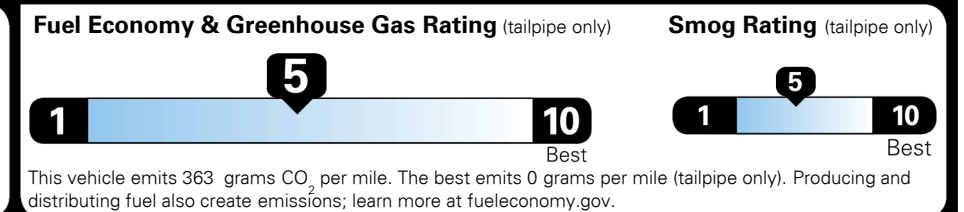

Actual results will vary for many reasons, including driving conditions and how you drive and maintain your vehicle. The average new vehicle gets 27 MPG and costs $7,500 to fuel over 5 years. Cost estimates are based on 15,000 miles per year at $ 2.70 per gallon. MPGe is miles per gasoline gallon equivalent. Vehicle emissions are a significant cause of climate change and smog.

fuelconomy.gov

Calculate personalized estimates and compare vehicles

GOVERNMENT 5-STAR SAFETY RATINGS

Overall Vehicle Score ★ ★ ★ ★ ★

Based on the combined rating of frontal, side and rollover. Should ONLY be compared to other vehicles of similar size and weight.

Frontal	Driver	★ ★ ★ ★ ★
Crash	Passenger	★ ★ ★ ★ ★
Based on the risk of injury in a frontal impact. Should ONLY be compared to other vehicles of similar size and weight.		
Side	Front seat	★ ★ ★ ★ ★
Crash	Rear seat	★ ★ ★ ★ ★
Star ratings based on the risk of injury in a side impact.		
Rollover		★ ★ ★ ★ ★
Star ratings based on the risk of rollover in a single-vehicle crash.		

Star ratings range from 1 to 5 stars (★★★★★) with 5 being the highest.
Source: National Highway Traffic Safety Administration (NHTSA).
www.safercar.gov or 1-888-327-4236

Manufacturer's suggested retail price includes Manufacturer's recommended pre-delivery service. License and title fees, state and local taxes and other dealer installed options and accessories are not included in the manufacturer's suggested retail price.

PARTS CONTENT INFORMATION

FOR VEHICLES IN THIS CAR LINE U.S./CANADIAN PARTS CONTENT: 55 %

MAJOR SOURCES OF FOREIGN PARTS: KOREA: 45%

NOTE: PARTS CONTENT DOES NOT INCLUDE FINAL ASSEMBLY, DISTRIBUTION, OR OTHER NON-PARTS COSTS.

FOR THIS VEHICLE FINAL ASSEMBLY POINT: WEST POINT, GA, USA

COUNTRY OF ORIGIN
ENGINE: USA
TRANSMISSION: USA