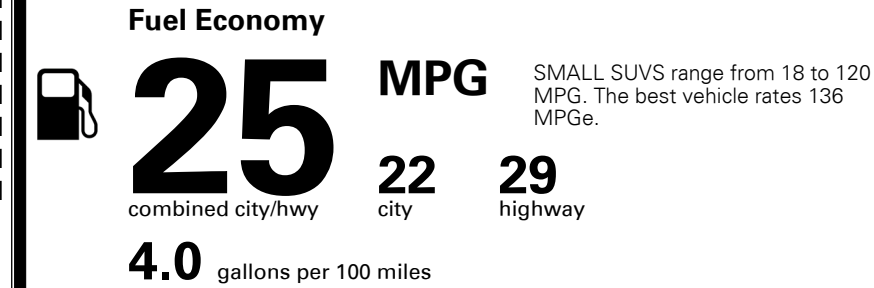

WARRANTY

10 Year/100,000 Mile Limited Powertrain Warranty
5 Year/60,000 Mile Limited Basic Warranty
5 Year/60,000 Mile Roadside Assistance

MANUFACTURER'S SUGGESTED RETAIL PRICE ▶

$ 27,990.00

COMPARE LX FWD FEATURES

Added to/in place of standard L features
- Blind-Spot Collision Warning (BCW)
- Rear Cross-Traffic Collision Warning (RCCW)
- Auto Up/Down Windows (Front & Rear)
- Rapid Charge USB Ports (2)
- Acoustic Front Windshield
- Seatback Map Pockets

Included
Included
Included
Included
Included
Included

ADDITIONAL INSTALLED EQUIPMENT: (In addition to or in place of standard features)

Snow White Pearl Paint
LX I4 Convenience Package
- Forward Collision-Avoidance Assist-Car
- Parking Distance Warning - Reverse (PDW-R)
- Power Driver's Seat w/ Lumbar Support
- Heated Front Seats
- Dual-Zone Automatic Climate Control
- Leather Trimmed Steering Wheel / Shift Knob
- Roof Rails
Carpeted Floor Mats

$395.00
$2,000.00

$195.00

MSRP INCLUDING OPTIONS

$ 30,580.00

INLAND FREIGHT AND HANDLING

$ 1,045.00

TOTAL MANUFACTURER'S SUGGESTED RETAIL PRICE ▶

$ 31,625.00

TOTAL ADDITIONAL WEIGHT: 8.8

#1 MASS MARKET BRAND IN
J.D. POWER INITIAL QUALITY,
5 YEARS IN A ROW.

GIVE IT EVERYTHING

For J.D. Power 2019 award information, go to jdpower.com/awards for more details.

EPA DOT Fuel Economy and Environment

Gasoline Vehicle

You spend
$500
more in fuel costs
over 5 years
compared to the
average new vehicle.

Annual fuel cost
$1,600