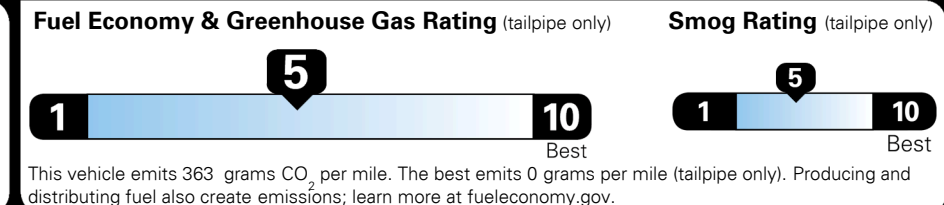

EPA DOT Fuel Economy and Environment

Gasoline Vehicle

Fuel Economy

25 MPG
combined city/hwy

22 MPG
city

29 MPG
highway

4.0 gallons per 100 miles

SMALL SUVs range from 18 to 120 MPG. The best vehicle rates 136 MPGe.

You spend $500 more in fuel costs over 5 years
compared to the average new vehicle.

Annual fuel cost $1,600