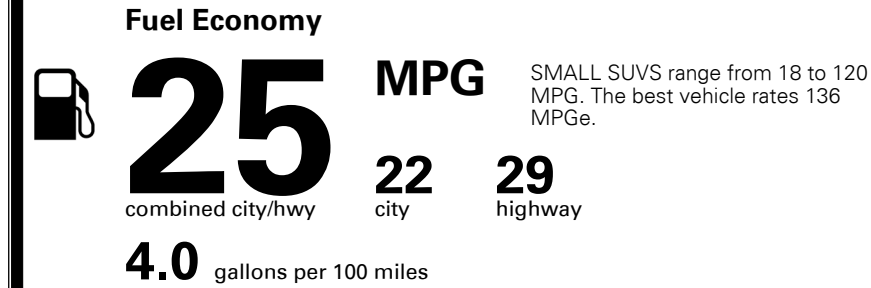

MANUFACTURER'S SUGGESTED RETAIL PRICE ▶

COMPARE LX FWD FEATURES

1. Added to/in place of standard L features
2. Blind-Spot Collision Warning (BCW)
   - Rear Cross-Traffic Collision Warning (RCCW)
   - Auto Up/Down Windows (Front & Rear)
   - Rapid Charge USB Ports (2)
   - Acoustic Front Windshield
   - Seatback Map Pockets

ADDITIONAL INSTALLED EQUIPMENT:
(In addition to or in place of standard features)

- Snow White Pearl Paint
- LX I4 Convenience Package
- Forward Collision-Avoidance Assist-Car
- Parking Distance Warning - Reverse (PDW-R)
- Power Driver's Seat w/ Lumbar Support
- Heated Front Seats
- Dual-Zone Automatic Climate Control
- Leather Trimmed Steering Wheel / Shift Knob
- Roof Rails
- Rear Bumper Applique

$ 27,990.00

Included
Included
Included
Included
Included
Included

$395.00
$2,000.00

$75.00

MSRP INCLUDING OPTIONS

$ 30,460.00

INLAND FREIGHT AND HANDLING

$ 1,045.00

TOTAL MANUFACTURER'S SUGGESTED RETAIL PRICE ▶

$ 31,505.00

TOTAL ADDITIONAL WEIGHT: 0.1

#1 MASS MARKET BRAND IN J.D. POWER INITIAL QUALITY, 5 YEARS IN A ROW.

GIVE IT EVERYTHING **KIA**

For J.D. Power 2019 award information, go to jdpower.com/awards for more details.

EPA DOT Fuel Economy and Environment

Gasoline Vehicle

You spend $500 more in fuel costs over 5 years compared to the average new vehicle.

Annual fuel cost $1,600