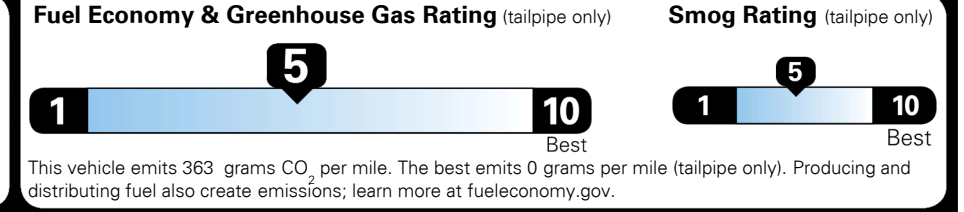

**TOTAL MANUFACTURER'S SUGGESTED RETAIL PRICE ▶**

\$ 31,505.00

TOTAL ADDITIONAL WEIGHT: 0.1

**#1 MASS MARKET BRAND IN J.D. POWER INITIAL QUALITY, 5 YEARS IN A ROW.**

GIVE IT EVERYTHING **KIA**

For J.D. Power 2019 award information, go to [jdpower.com/awards](http://jdpower.com/awards) for more details.

**EPA DOT Fuel Economy and Environment**

Gasoline Vehicle

**You spend \$500 more in fuel costs over 5 years** compared to the average new vehicle.

**Annual fuel cost \$1,600**

Actual results will vary for many reasons, including driving conditions and how you drive and maintain your vehicle. The average new vehicle gets 27 MPG and costs \$7,500 to fuel over 5 years. Cost estimates are based on 15,000 miles per year at \$ 2.70 per gallon. MPGe is miles per gasoline gallon equivalent. Vehicle emissions are a significant cause of climate change and smog.