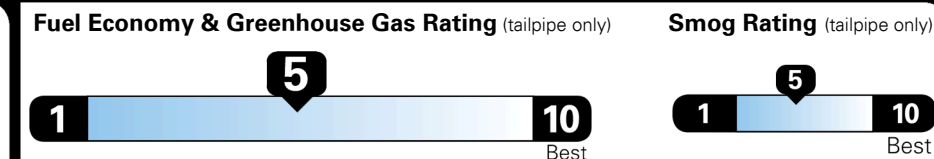

EPA DOT Fuel Economy and Environment

Gasoline Vehicle

Fuel Economy
25 MPG
combined city/hwy
4.0 gallons per 100 miles

22 MPG city
29 MPG highway

SMALL SUVs range from 18 to 120 MPG. The best vehicle rates 136 MPGe.

You spend $500 more in fuel costs over 5 years
compared to the average new vehicle.

Annual fuel cost $1,600