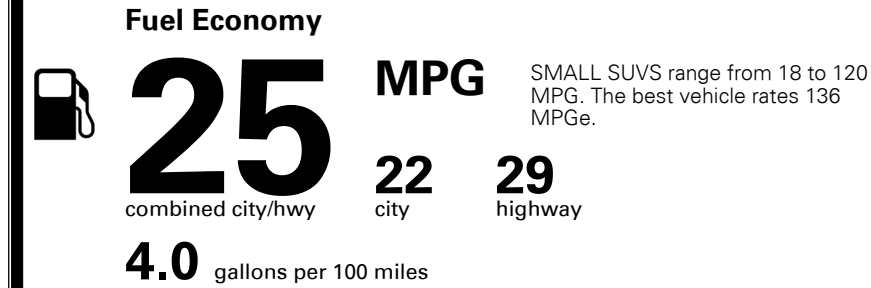

MANUFACTURER'S SUGGESTED RETAIL PRICE ▶

COMPARE LX FWD FEATURES

1. Added to/in place of standard L features
2. Blind-Spot Collision Warning (BCW)
   - Rear Cross-Traffic Collision Warning (RCCW)
   - Auto Up/Down Windows (Front & Rear)
   - Rapid Charge USB Ports (2)
   - Acoustic Front Windshield
   - Seatback Map Pockets

ADDITIONAL INSTALLED EQUIPMENT:
(In addition to or in place of standard features)

- Snow White Pearl Paint
- LX I4 Convenience Package
- Forward Collision-Avoidance Assist-Car
- Parking Distance Warning - Reverse (PDW-R)
- Power Driver's Seat w/ Lumbar Support
- Heated Front Seats
- Dual-Zone Automatic Climate Control
- Leather Trimmed Steering Wheel / Shift Knob
- Roof Rails
- Carpeted Floor Mats
- Carpeted Cargo Mat w/Seatback Up Protection
- Auto-Dimming Mirror w/HomeLink™ & Compass

$ 27,990.00

Included
Included
Included
Included
Included
Included
Included

$395.00
$2,000.00

$195.00
$115.00
$350.00

MSRP INCLUDING OPTIONS

$ 31,045.00

INLAND FREIGHT AND HANDLING

$ 1,045.00

TOTAL MANUFACTURER'S SUGGESTED RETAIL PRICE ▶

$ 32,090.00

TOTAL ADDITIONAL WEIGHT: 14.5

#1 MASS MARKET BRAND IN
J.D. POWER INITIAL QUALITY,
5 YEARS IN A ROW.

GIVE IT EVERYTHING KIA

For J.D. Power 2019 award information, go to jdpower.com/awards for more details.

EPA DOT Fuel Economy and Environment

Gasoline Vehicle

You spend $500 more in fuel costs over 5 years
compared to the average new vehicle.

Annual fuel cost $1,600