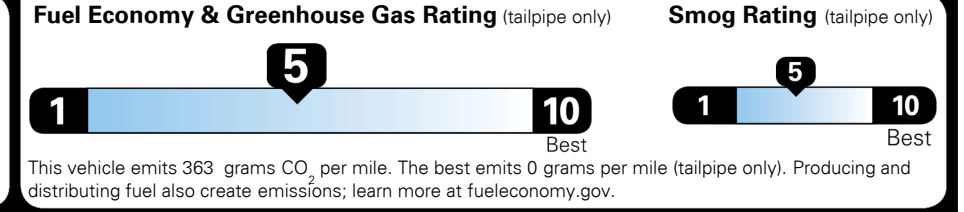

TOTAL MANUFACTURER'S SUGGESTED RETAIL PRICE ▶

\$ 32,090.00

TOTAL ADDITIONAL WEIGHT: 14.5

#1 MASS MARKET BRAND IN
 J.D. POWER INITIAL QUALITY,
 5 YEARS IN A ROW.

GIVE IT EVERYTHING KIA

For J.D. Power 2019 award information, go to jdpower.com/awards for more details.

EPA DOT Fuel Economy and Environment

Gasoline Vehicle

You spend \$500 more in fuel costs over 5 years
 compared to the average new vehicle.

Annual fuel cost \$1,600

Actual results will vary for many reasons, including driving conditions and how you drive and maintain your vehicle. The average new vehicle gets 27 MPG and costs \$7,500 to fuel over 5 years. Cost estimates are based on 15,000 miles per year at \$ 2.70 per gallon. MPGe is miles per gasoline gallon equivalent. Vehicle emissions are a significant cause of climate change and smog.