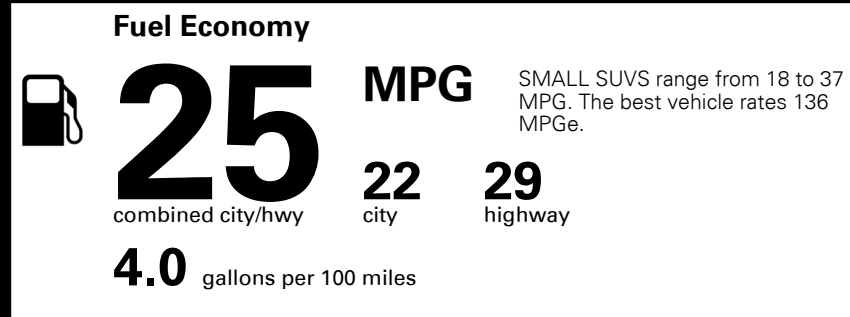

TOTAL ADDITIONAL WEIGHT: 13.7

EPA DOT Fuel Economy and Environment

Gasoline Vehicle

You spend \$750 more in fuel costs over 5 years
 compared to the average new vehicle.

Annual fuel cost \$1,550

Actual results will vary for many reasons, including driving conditions and how you drive and maintain your vehicle. The average new vehicle gets 27 MPG and costs \$7,000 to fuel over 5 years. Cost estimates are based on 15,000 miles per year at \$ 2.55 per gallon. MPGe is miles per gasoline gallon equivalent. Vehicle emissions are a significant cause of climate change and smog.