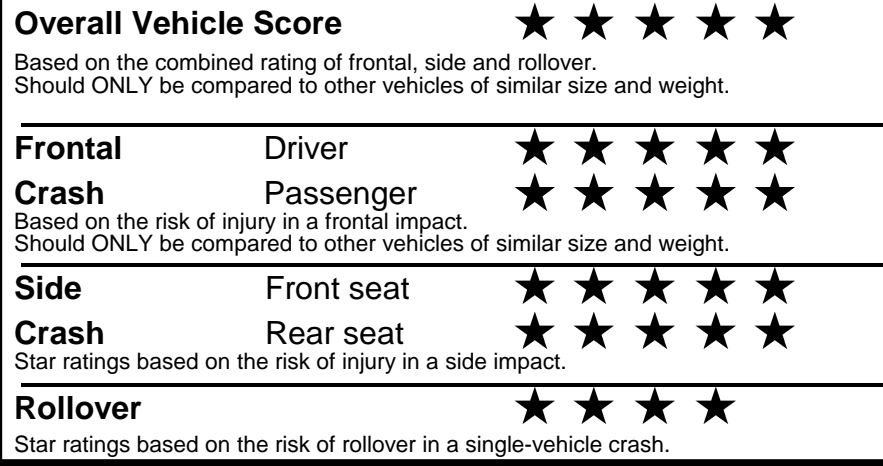

fueleconomy.gov

Calculate personalized estimates and compare vehicles

GOVERNMENT 5-STAR SAFETY RATINGS

Star ratings range from 1 to 5 stars (★★★★★) with 5 being the highest. Source: National Highway Traffic Safety Administration (NHTSA). www.safercar.gov or 1-888-327-4236