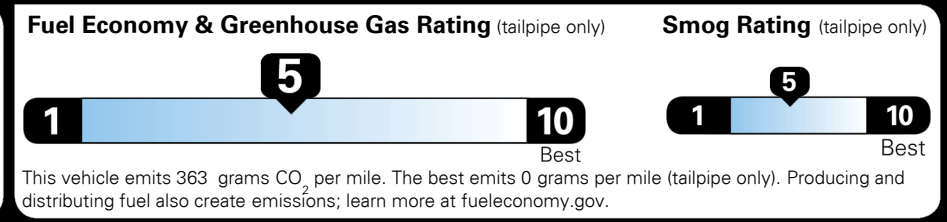

TOTAL ADDITIONAL WEIGHT: 13.7

EPA DOT Fuel Economy and Environment

Gasoline Vehicle

You spend \$750 more in fuel costs over 5 years
 compared to the average new vehicle.

Annual fuel cost \$1,550

Actual results will vary for many reasons, including driving conditions and how you drive and maintain your vehicle. The average new vehicle gets 27 MPG and costs \$7,000 to fuel over 5 years. Cost estimates are based on 15,000 miles per year at \$ 2.55 per gallon. MPGe is miles per gasoline gallon equivalent. Vehicle emissions are a significant cause of climate change and smog.